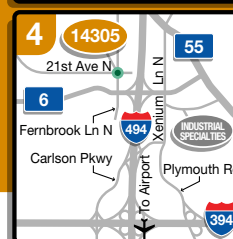

TWIN CITIES LOCATIONS

OFFICES

OFFICE CENTER

**15407 McGinty Road West
Wayzata, MN 55391**
(To:) Take 494 to exit 17 (Minnetonka Blvd) West to McGinty Rd W - Take McGinty through 3-way stop to the Office Center.

EXCELSIOR CROSSINGS CAMPUS

**9320 Excelsior Blvd
Hopkins, MN 55343**
(To:) Take 169 to Excelsior Blvd East to Jackson Ave - Turn left Jackson Ave to Excelsior Crossings Campus entrance.

PREFERRED HOTELS - 2022

- | | |
|---|--|
| BEST WESTERN PLUS BLOOMINGTON HOTEL
1901 Killebrew Dr
Bloomington, MN 55425 | HOLIDAY INN EXPRESS HOTEL & SUITES MTKA
10985 Red Cir Dr
Minnetonka, MN 55343 |
| COUNTRY INN & SUITES BY RADISSON
210 Carlson Pkwy
Plymouth, MN 55447 | LA QUINTA INN & SUITES
10420 Wayzata Blvd
Minnetonka, MN 55305 |
| CROWNE PLAZA HOTEL MINNEAPOLIS WEST
3131 Campus Drive
Plymouth, MN 55441 | SHERATON MINNEAPOLIS WEST
12201 Ridgedale Drive
Minnetonka, MN 55305 |
| DOUBLETREE HILTON MPLS PARK PLACE
1500 Park Place Blvd
Minneapolis, MN 55416 | THE HOTEL LANDING
925 Lake Street
Wayzata, MN 55391 |
| HAMPTON INN SUITES MPLS W MINNETONKA
10600 Wayzata Blvd
Minnetonka, MN 55305 | TOWNEPLACE SUITES MPLS WEST - SLP
1400 Zarthan Ave. South
St Louis Park, MN 55416 |
| HOLIDAY INN MPLS AIRPORT
1201 West 94th Street
Bloomington, MN 55431 | |

RESEARCH

MINNEAPOLIS RSCH DEVELOPMENT CENTER

**14800 28th Ave N
Plymouth, MN 55447**
(To:) Take 494 to exit 21 Hwy 6 West - right at Niagara Ln N - go to 28th Ave N - Location on left.

CARGILL FOOD INNOVATION CENTER