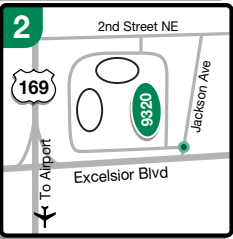

TWIN CITIES LOCATIONS

OFFICES

OFFICE CENTER

**15407 McGinty Road West
Wayzata, MN 55391**
(To:) Take 494 to exit 17 (Minnetonka Blvd) West to McGinty Rd W - Take McGinty through 3-way stop to the Office Center.

EXCELSIOR CROSSINGS CAMPUS

**9320 Excelsior Blvd
Hopkins, MN 55343**
(To:) Take 169 to Excelsior Blvd East to Jackson Ave - Turn left Jackson Ave to Excelsior Crossings Campus entrance.

PREFERRED HOTELS - 2022

RESEARCH

MINNEAPOLIS RSCH DEVELOPMENT CENTER

**14800 28th Ave N
Plymouth, MN 55447**
(To:) Take 494 to exit 21 Hwy 6 West - right at Niagara Ln N - go to 28th Ave N - Location on left.

CARGILL FOOD INNOVATION CENTER

ENGINEERING R&D LAB

**6 12111 Lynn Ave
Savage, MN 55378**

AIRPORT

MSP AIRPORT

(To:) MSP: Lindbergh Terminal 494 to exit 1A Hwy 5 East to St. Paul to MAIN terminal exit.

MSP CORPORATE HANGAR

(To:) Corporate Hangar 7: 6905 34th Ave S Minneapolis, MN 55450 494 to exit 1B 34th Ave S - North to Hangar 7.