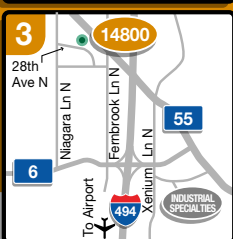

TWIN CITIES LOCATIONS

OFFICES

OFFICE CENTER

**15407 McGinty Road West
Wayzata, MN 55391**
(To:) Take 494 to exit 17 (Minnetonka Blvd) West to McGinty Rd W - Take McGinty through 3-way stop to the Office Center.

EXCELSIOR CROSSINGS CAMPUS

**9320 Excelsior Blvd
Hopkins, MN 55343**
(To:) Take 169 to Excelsior Blvd East to Jackson Ave - Turn left Jackson Ave to Excelsior Crossings Campus entrance.

PREFERRED HOTELS - 2022

- | | |
|---|--|
| BEST WESTERN PLUS BLOOMINGTON HOTEL
1901 Killebrew Dr
Bloomington, MN 55425 | HOLIDAY INN EXPRESS HOTEL & SUITES MTKA
10985 Red Cir Dr
Minnetonka, MN 55343 |
| COUNTRY INN & SUITES BY RADISSON
210 Carlson Pkwy
Plymouth, MN 55447 | LA QUINTA INN & SUITES
10420 Wayzata Blvd
Minnetonka, MN 55305 |
| CROWNE PLAZA HOTEL MINNEAPOLIS WEST
3131 Campus Drive
Plymouth, MN 55441 | SHERATON MINNEAPOLIS WEST
12201 Ridgedale Drive
Minnetonka, MN 55305 |
| DOUBLETREE HILTON MPLS PARK PLACE
1500 Park Place Blvd
Minneapolis, MN 55416 | THE HOTEL LANDING
925 Lake Street
Wayzata, MN 55391 |
| HAMPTON INN SUITES MPLS W MINNETONKA
10600 Wayzata Blvd
Minnetonka, MN 55305 | TOWNEPLACE SUITES MPLS WEST - SLP
1400 Zarthan Ave. South
St Louis Park, MN 55416 |
| HOLIDAY INN MPLS AIRPORT
1201 West 94th Street
Bloomington, MN 55431 | |

RESEARCH

MINNEAPOLIS RSCH DEVELOPMENT CENTER

**14800 28th Ave N
Plymouth, MN 55447**
(To:) Take 494 to exit 21 Hwy 6 West - right at Niagara Ln N - go to 28th Ave N - Location on left.

CARGILL FOOD INNOVATION CENTER