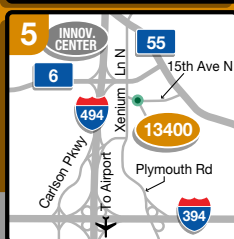

TWIN CITIES LOCATIONS

OFFICES

OFFICE CENTER

**15407 McGinty Road West
Wayzata, MN 55391**
(To:) Take 494 to exit 17 (Minnetonka Blvd) West to McGinty Rd W - Take McGinty through 3-way stop to the Office Center.

RESEARCH

MINNEAPOLIS RSCH DEVELOPMENT CENTER

**14800 28th Ave N
Plymouth, MN 55447**
(To:) Take 494 to exit 21 Hwy 6 West - right at Niagara Ln N - go to 28th Ave N - Location on left.

CARGILL FOOD INNOVATION CENTER

**14305 21st Ave N
Plymouth, MN 55447**
(To:) Take 494 to exit 21 Hwy 6 West - right at Fembrook Ln N - go to 21st Ave N - Location on left.

CARGILL BIOINDUSTRIAL

**13400 15th Ave N, SUITE B
Plymouth, MN 55441**
(To:) Take 494 to exit 21 Hwy 6 East - right at Xenium Ln N - left to 15th Ave N - Location on left.

ENGINEERING R&D LAB

**6 12111 Lynn Ave
Savage, MN 55378**

AIRPORT

MSP AIRPORT

(To:) MSP: Lindbergh Terminal 494 to exit 1A Hwy 5 East to St. Paul to MAIN terminal exit.

MSP CORPORATE HANGAR

(To:) Corporate Hangar 7: 6905 34th Ave S Minneapolis, MN 55450 494 to exit 1B 34th Ave S - North to Hangar 7.