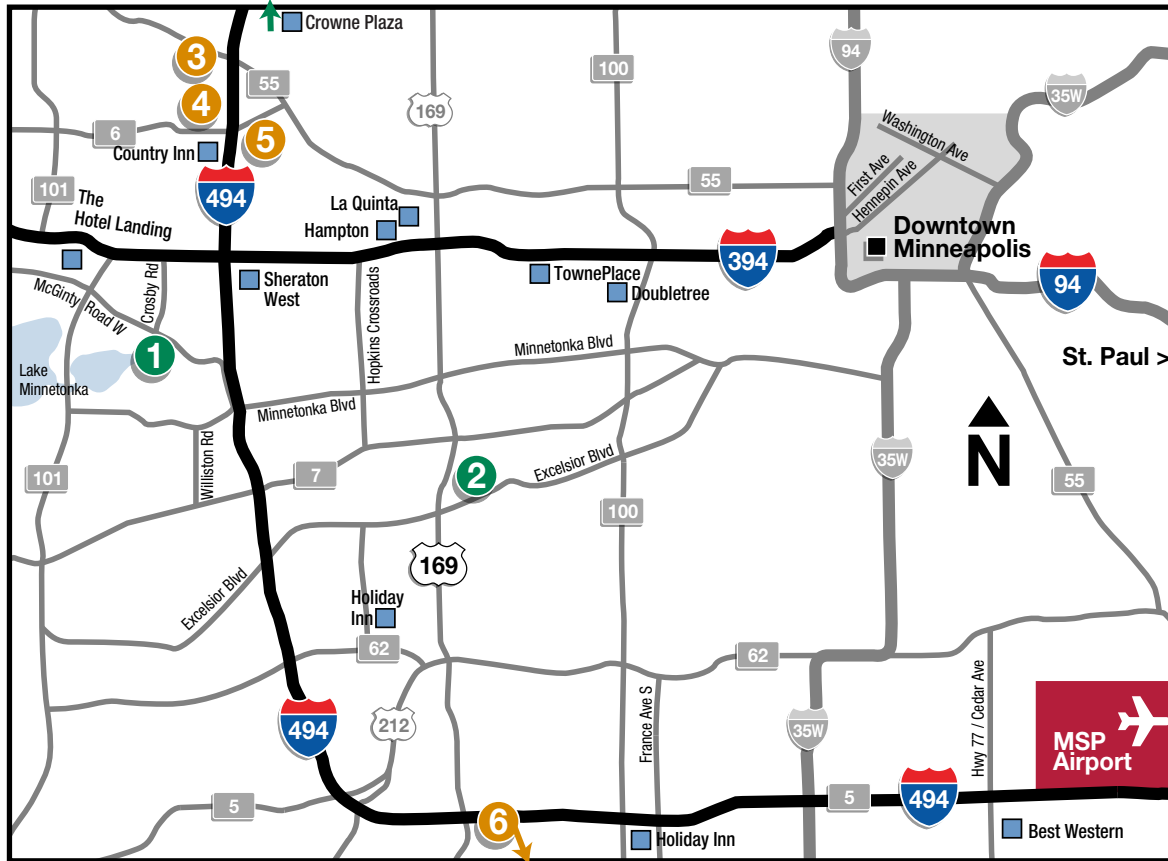

TWIN CITIES LOCATIONS

OFFICES

OFFICE CENTER

**15407 McGinty Road West
Wayzata, MN 55391**
(To:) Take 494 to exit 17 (Minnetonka Blvd) West to McGinty Rd W - Take McGinty through 3-way stop to the Office Center.

EXCELSIOR CROSSINGS CAMPUS

**9320 Excelsior Blvd
Hopkins, MN 55343**
(To:) Take 169 to Excelsior Blvd East to Jackson Ave - Turn left Jackson Ave to Excelsior Crossings Campus entrance.

PREFERRED HOTELS - 2022

RESEARCH

MINNEAPOLIS RSCH DEVELOPMENT CENTER

**14800 28th Ave N
Plymouth, MN 55447**
(To:) Take 494 to exit 21 Hwy 6 West - right at Niagara Ln N - go to 28th Ave N - Location on left.

CARGILL FOOD INNOVATION CENTER

ENGINEERING R&D LAB

**6 12111 Lynn Ave
Savage, MN 55378**

AIRPORT

MSP AIRPORT

(To:) MSP: Lindbergh Terminal 494 to exit 1A Hwy 5 East to St. Paul to MAIN terminal exit.

MSP CORPORATE HANGAR

(To:) Corporate Hangar 7: 6905 34th Ave S Minneapolis, MN 55450 494 to exit 1B 34th Ave S - North to Hangar 7.