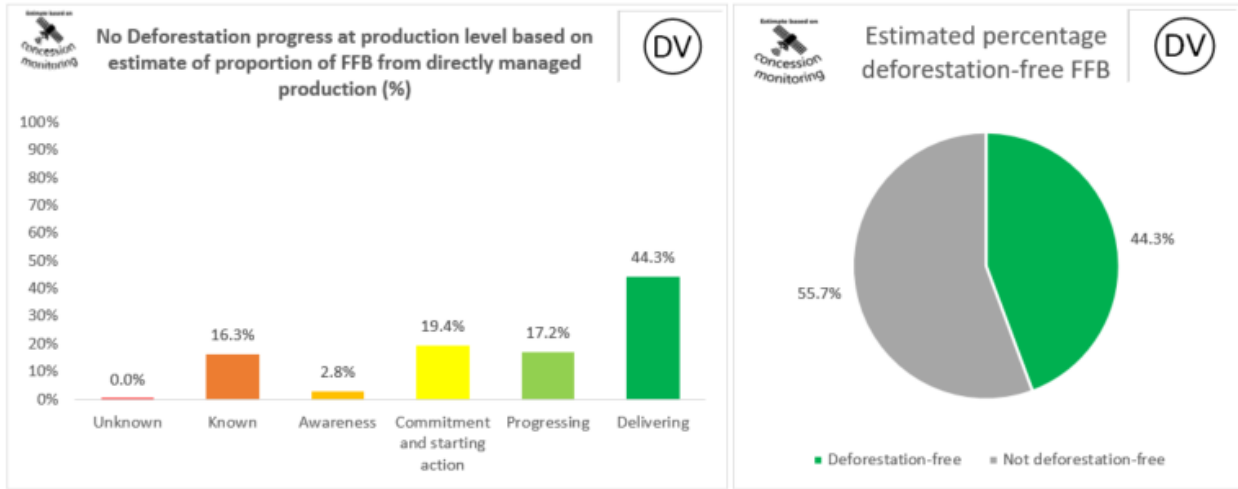

2022 PKO No Deforestation