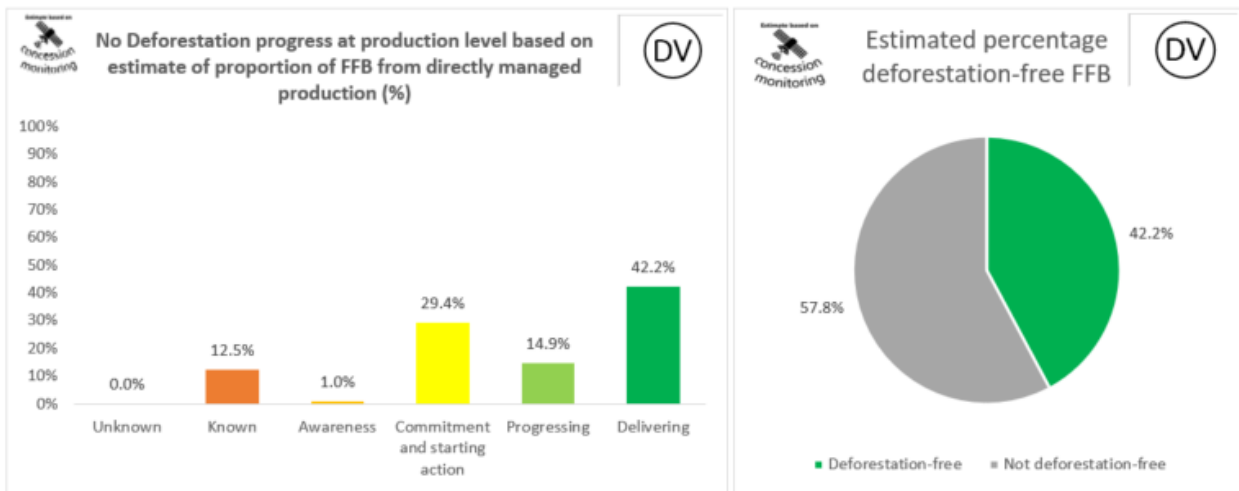

Refinery Name	Location	Country	Latitude	Longitude	Address
Cargill de Mexico	Hidalgo	Mexico	20.0562726	-99.3242613	Carretera Jorobas-Tula Km. 24 Lote 55 Parque Industrial Atitalaquia, Hidalgo C.P. 42970

Cargill NDPE IRF profiles 2022

The below NDPE IRF profiles for this refinery cover 2022 calendar year volume and have been independently verified by Control Union in May 2023. Unique verification code: CU2022CRGL

2022 Palm No Deforestation