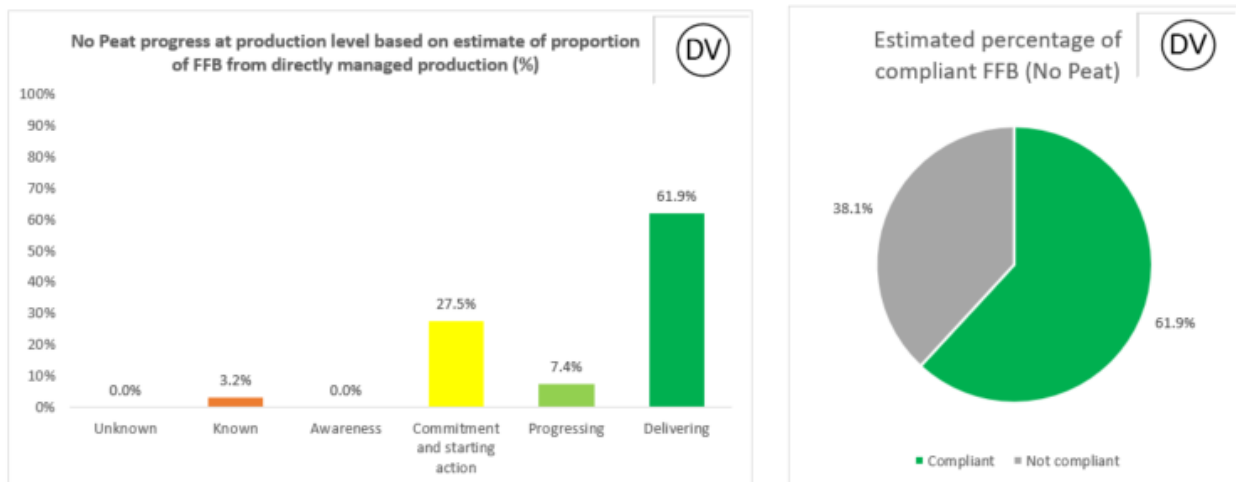

2022 Palm No Peat