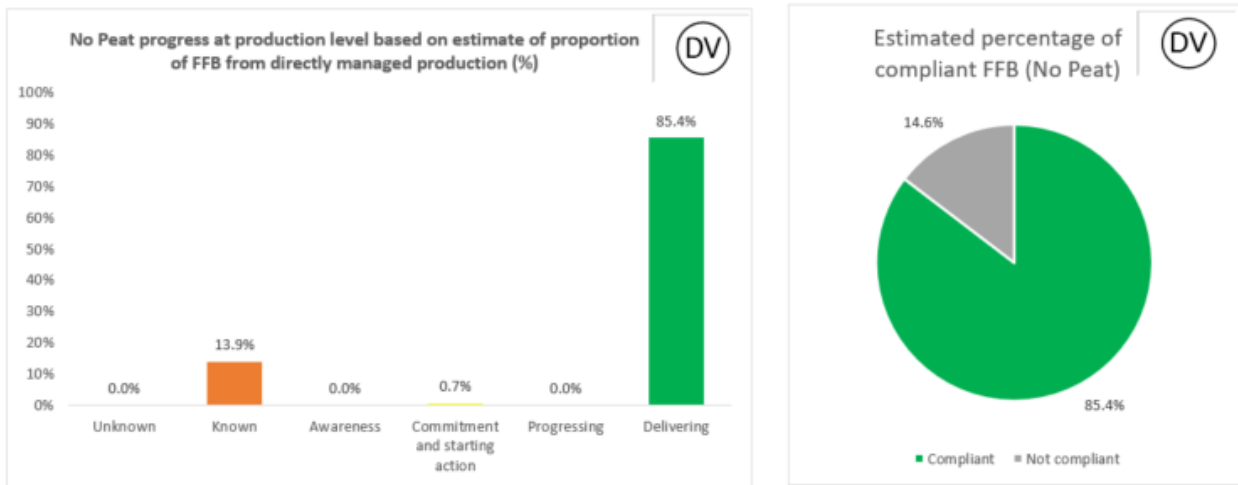

2022 PKO No Peat