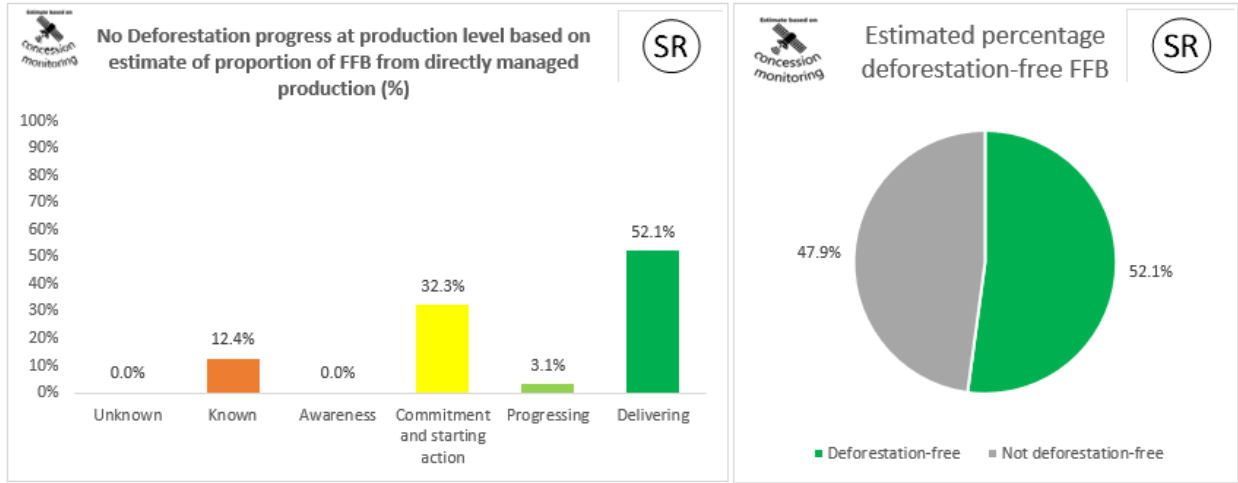

2021 PKO No Deforestation