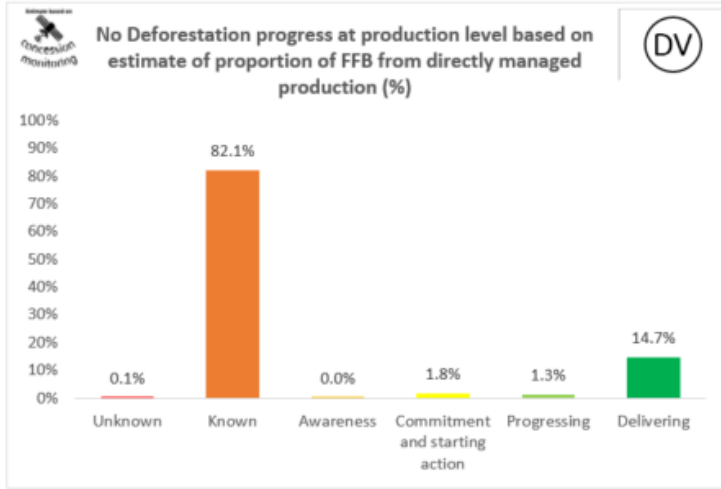

2022 Palm No Deforestation

2022 Palm No Peat

2022 PKO No Deforestation

2022 PKO No Peat

Cargill NDPE IRF profiles 2021

The below NDPE IRF profiles for this refinery cover 2021 calendar year volume and have been independently verified by Control Union in May 2022. Unique verification code: CU2021CRGL