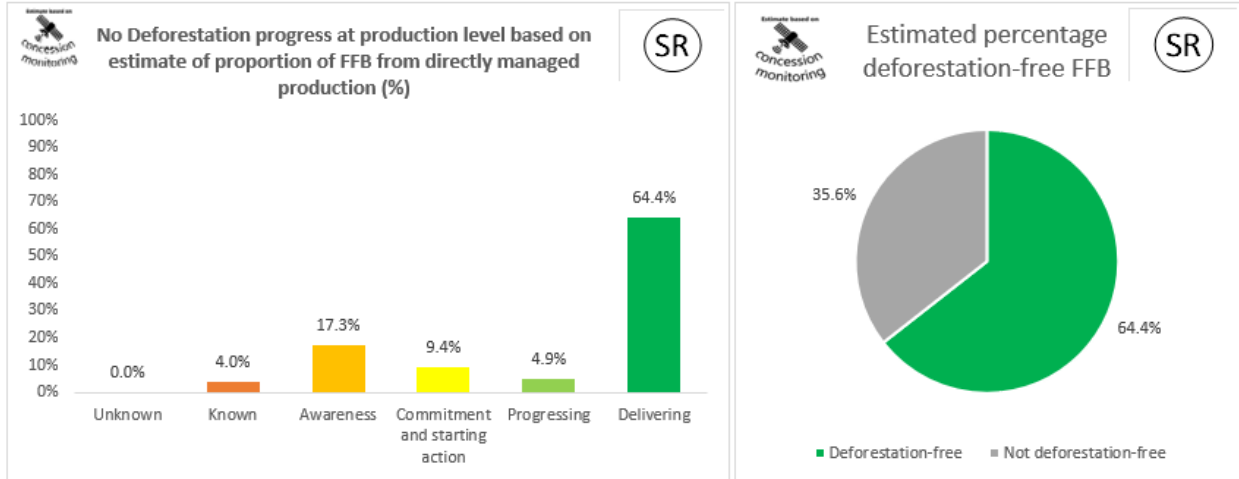

Cargill NDPE IRF profiles 2021

The below NDPE IRF profiles for this refinery cover 2021 calendar year volume and have been independently verified by Control Union in May 2022. Unique verification code: CU2021CRGL

2021 Palm No Deforestation