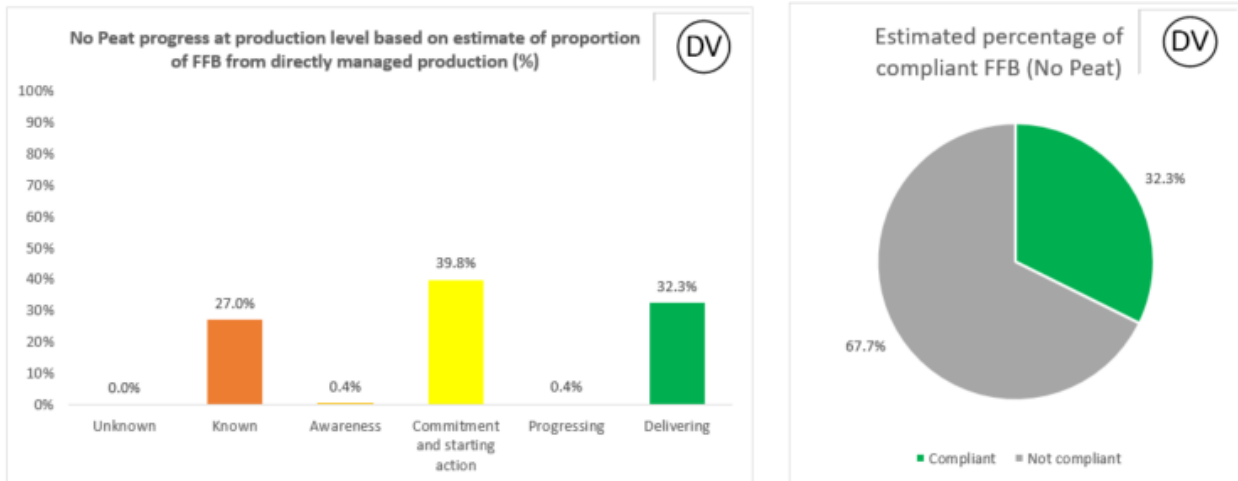

2022 Palm No Deforestation

2022 Palm No Peat

2022 PKO No Deforestation

2022 PKO No Peat

Cargill NDPE IRF profiles 2021

The below NDPE IRF profiles for this refinery cover 2021 calendar year volume and have been independently verified by Control Union in May 2022. Unique verification code: CU2021CRGL