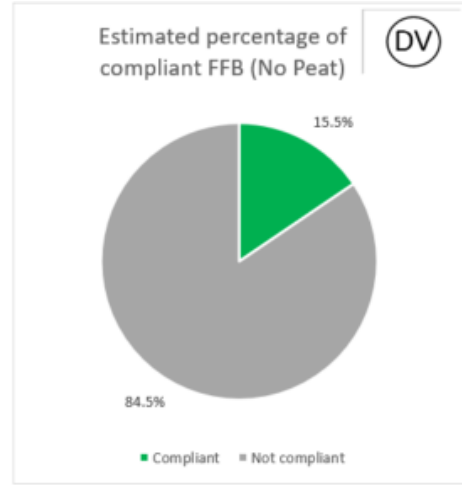

2022 Palm No Deforestation

2022 Palm No Peat

2022 PKO No Deforestation

2022 PKO No Peat

Cargill NDPE IRF profiles 2021

The below NDPE IRF profiles for this refinery cover 2021 calendar year volume and have been independently verified by Control Union in May 2022. Unique verification code: CU2021CRGL