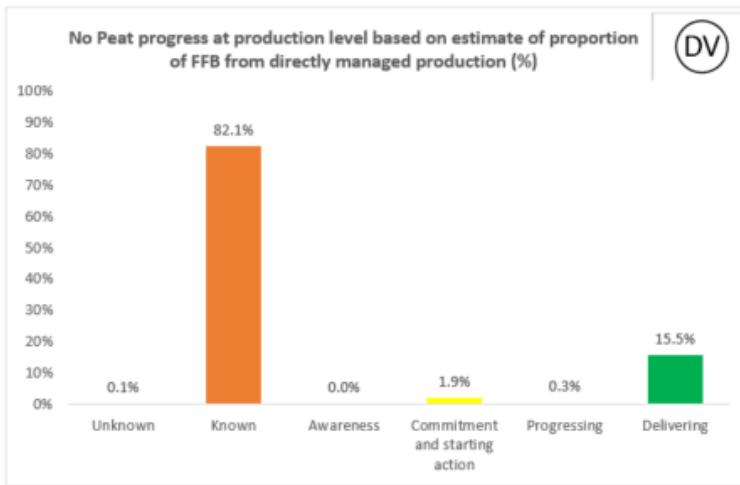

2022 Palm No Deforestation

2022 Palm No Peat

2022 PKO No Deforestation

2022 PKO No Peat

Cargill NDPE IRF profiles 2021

The below NDPE IRF profiles for this refinery cover 2021 calendar year volume and have been independently verified by Control Union in May 2022. Unique verification code: CU2021CRGL