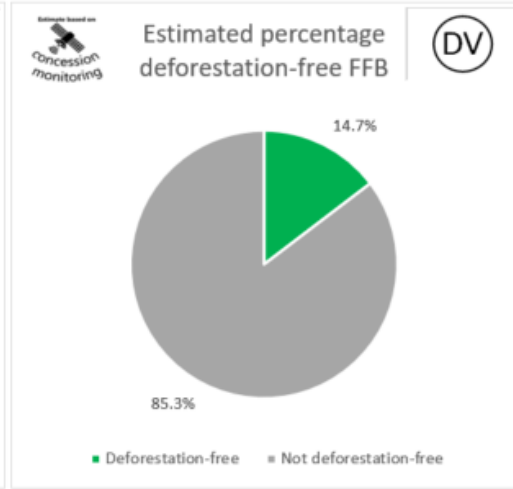

Refinery Name	Location	Country	Latitude	Longitude	Address
Cargill Agricola	Itumbiara	Brazil	-18.4135862	-49.2172596	Rod Br 153, Km 1475 Itumbiara - GO 75515-490

Cargill NDPE IRF profiles 2022

The below NDPE IRF profiles for this refinery cover 2022 calendar year volume and have been independently verified by Control Union in May 2023. Unique verification code: CU2022CRGL

2022 Palm No Deforestation

2022 Palm No Peat

2022 PKO No Deforestation

2022 PKO No Peat

Cargill NDPE IRF profiles 2021

The below NDPE IRF profiles for this refinery cover 2021 calendar year volume and have been independently verified by Control Union in May 2022. Unique verification code: CU2021CRGL