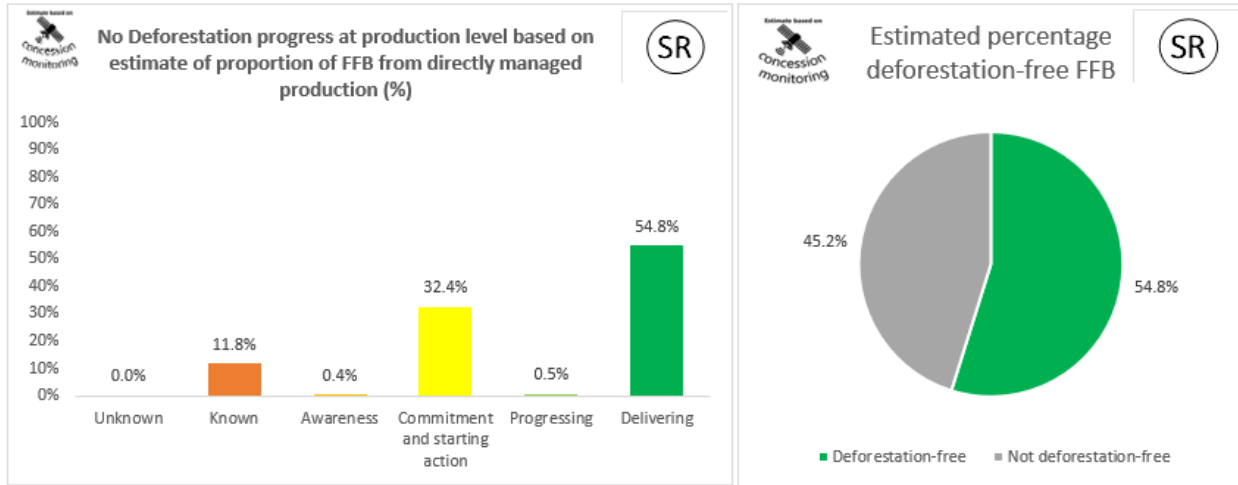

2021 PKO No Deforestation