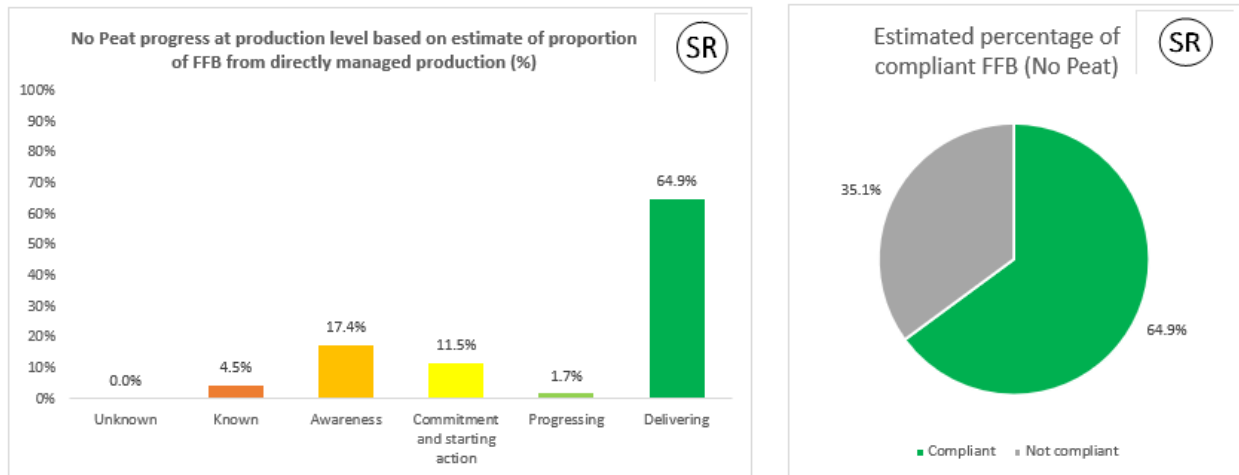

2021 Palm No Peat