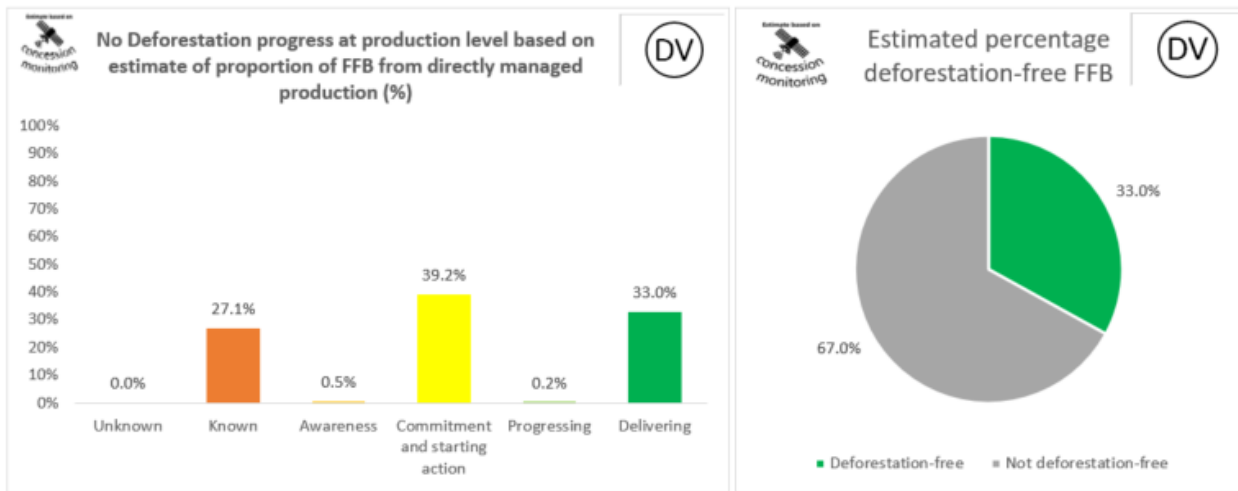

2022 Palm No Deforestation

2022 Palm No Peat

2022 PKO No Deforestation

2022 PKO No Peat

Cargill NDPE IRF profiles 2021

The below NDPE IRF profiles for this refinery cover 2021 calendar year volume and have been independently verified by Control Union in May 2022. Unique verification code: CU2021CRGL