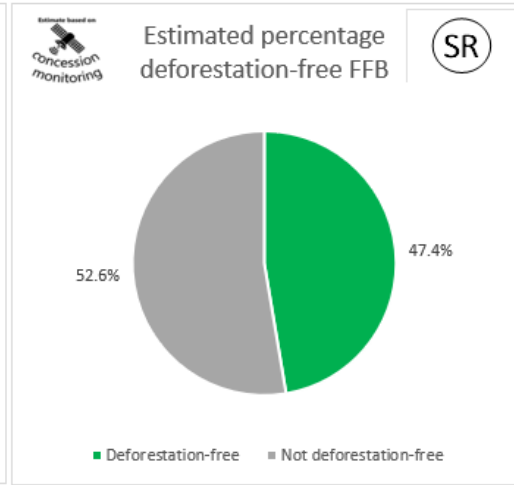

2021 PKO No Deforestation