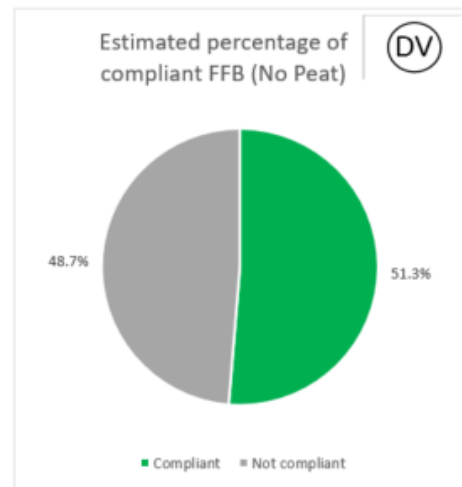

2022 Palm No Deforestation

2022 Palm No Peat

2022 PKO No Deforestation

2022 PKO No Peat

Cargill NDPE IRF profiles 2021

The below NDPE IRF profiles for this refinery cover 2021 calendar year volume and have been independently verified by Control Union in May 2022. Unique verification code: CU2021CRGL