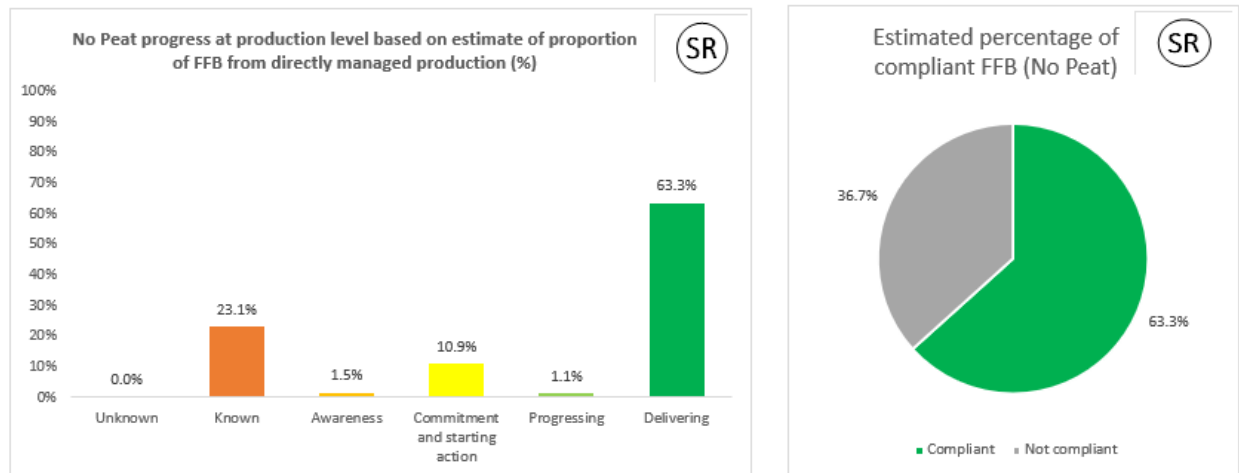

2021 Palm No Peat