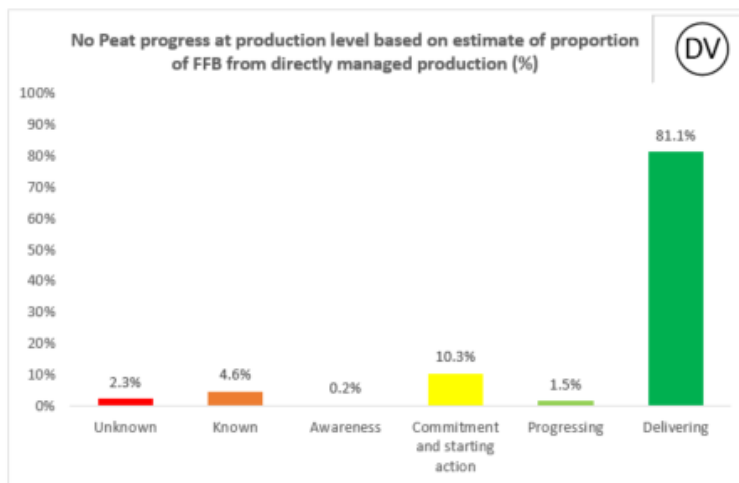

2022 Palm No Deforestation

2022 Palm No Peat

2022 PKO No Deforestation

2022 PKO No Peat

Cargill NDPE IRF profiles 2021

The below NDPE IRF profiles for this refinery cover 2021 calendar year volume and have been independently verified by Control Union in May 2022. Unique verification code: CU2021CRGL