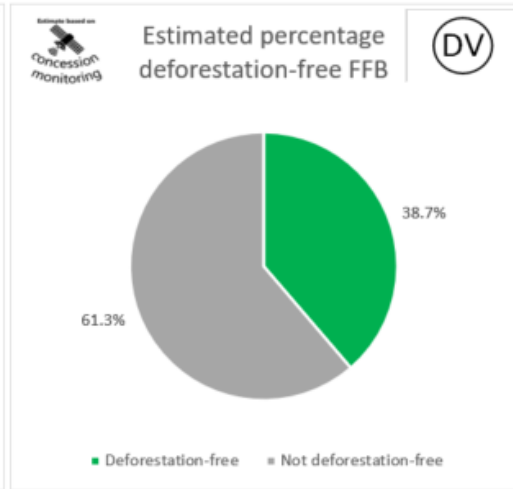

2022 Palm No Deforestation

2022 Palm No Peat

2022 PKO No Deforestation

2022 PKO No Peat

Cargill NDPE IRF profiles 2021

The below NDPE IRF profiles for this refinery cover 2021 calendar year volume and have been independently verified by Control Union in May 2022. Unique verification code: CU2021CRGL