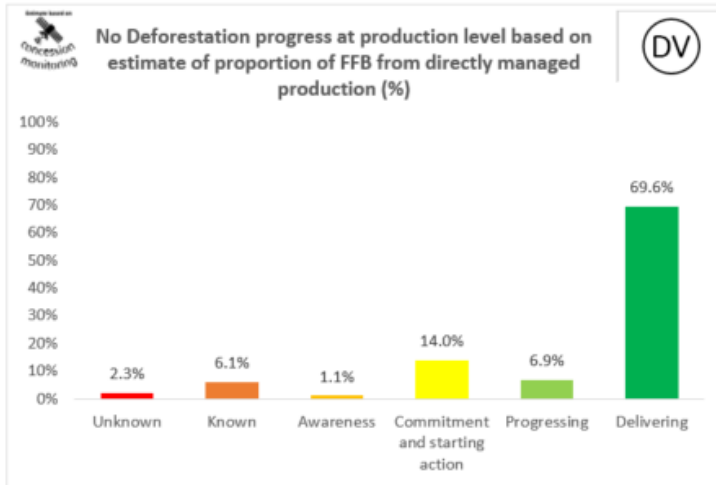

2022 Palm No Deforestation

2022 Palm No Peat

2022 PKO No Deforestation

2022 PKO No Peat

Cargill NDPE IRF profiles 2021

The below NDPE IRF profiles for this refinery cover 2021 calendar year volume and have been independently verified by Control Union in May 2022. Unique verification code: CU2021CRGL