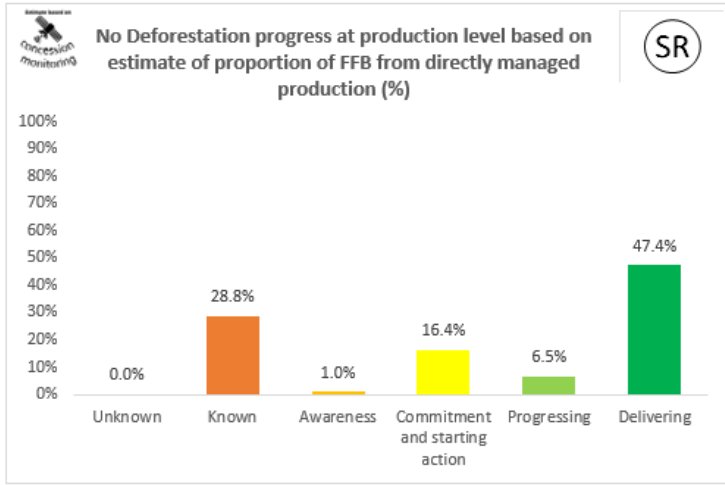

2021 PKO No Deforestation