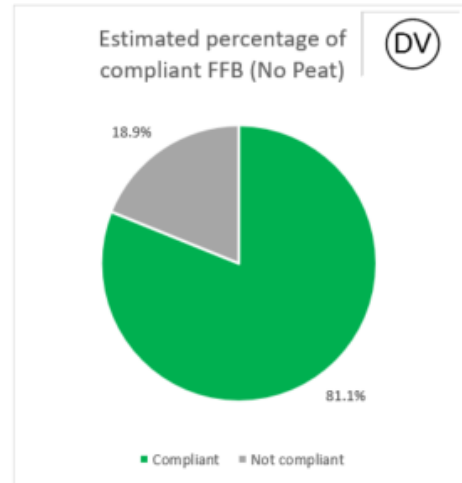

2022 Palm No Deforestation

2022 Palm No Peat

2022 PKO No Deforestation

2022 PKO No Peat

Cargill NDPE IRF profiles 2021

The below NDPE IRF profiles for this refinery cover 2021 calendar year volume and have been independently verified by Control Union in May 2022. Unique verification code: CU2021CRGL