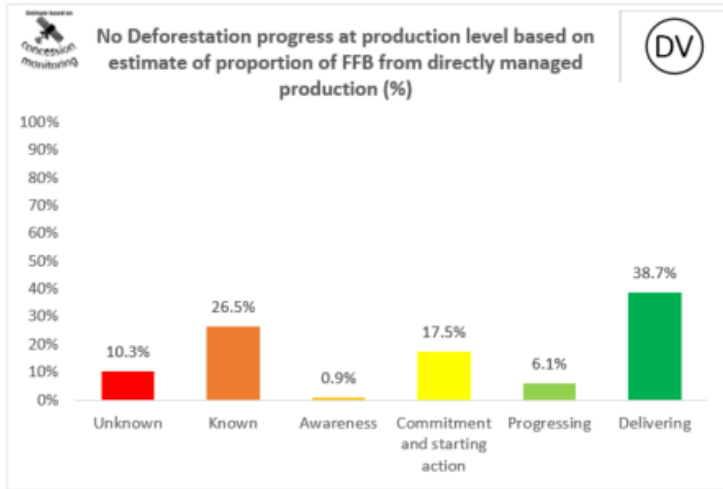

2022 Palm No Deforestation

2022 Palm No Peat

2022 PKO No Deforestation

2022 PKO No Peat

Cargill NDPE IRF profiles 2021

The below NDPE IRF profiles for this refinery cover 2021 calendar year volume and have been independently verified by Control Union in May 2022. Unique verification code: CU2021CRGL