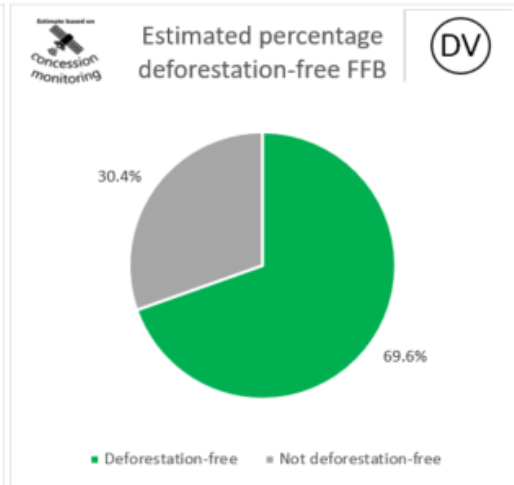

Refinery Name	Location	Country	Latitude	Longitude	Address
Cargill NV	Izegem	Belgium	50.9212624	3.2153561	Prins Albertlaan 12, 8870 Izegem, Belgium

Cargill NDPE IRF profiles 2022

The below NDPE IRF profiles for this refinery cover 2022 calendar year volume and have been independently verified by Control Union in May 2023. Unique verification code: CU2022CRGL

2022 Palm No Deforestation

2022 Palm No Peat

2022 PKO No Deforestation

2022 PKO No Peat

Cargill NDPE IRF profiles 2021

The below NDPE IRF profiles for this refinery cover 2021 calendar year volume and have been independently verified by Control Union in May 2022. Unique verification code: CU2021CRGL