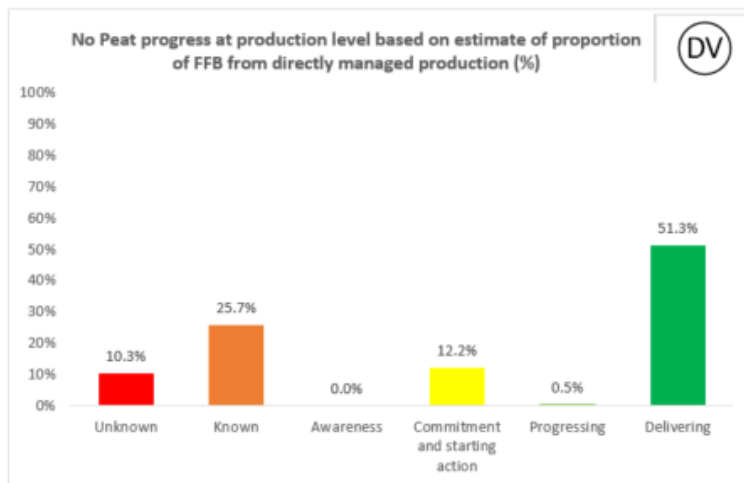

2022 Palm No Deforestation

2022 Palm No Peat

2022 PKO No Deforestation

2022 PKO No Peat

Cargill NDPE IRF profiles 2021

The below NDPE IRF profiles for this refinery cover 2021 calendar year volume and have been independently verified by Control Union in May 2022. Unique verification code: CU2021CRGL