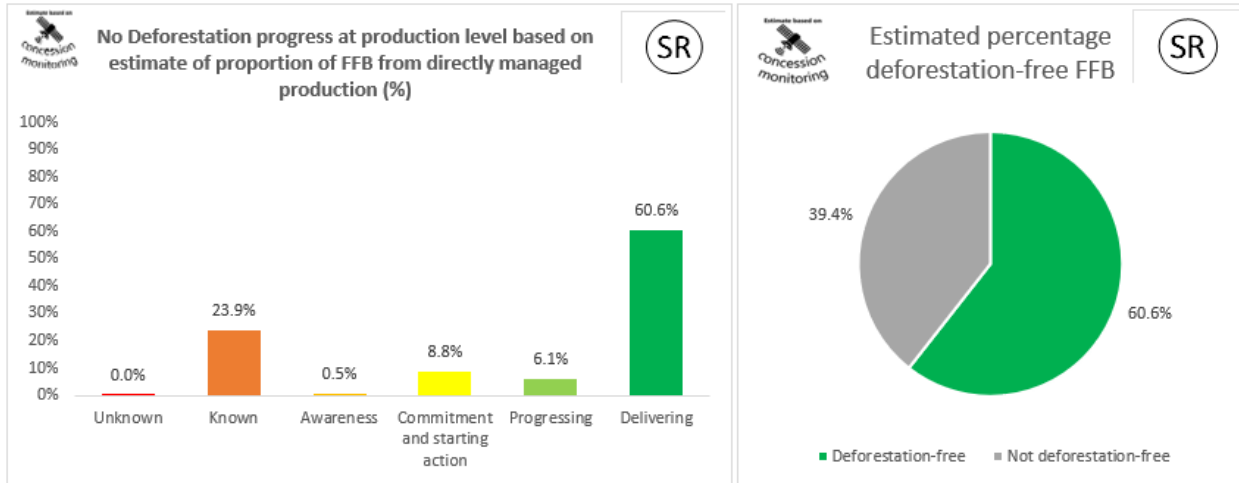

Cargill NDPE IRF profiles 2021

The below NDPE IRF profiles for this refinery cover 2021 calendar year volume and have been independently verified by Control Union in May 2022. Unique verification code: CU2021CRGL

2021 Palm No Deforestation