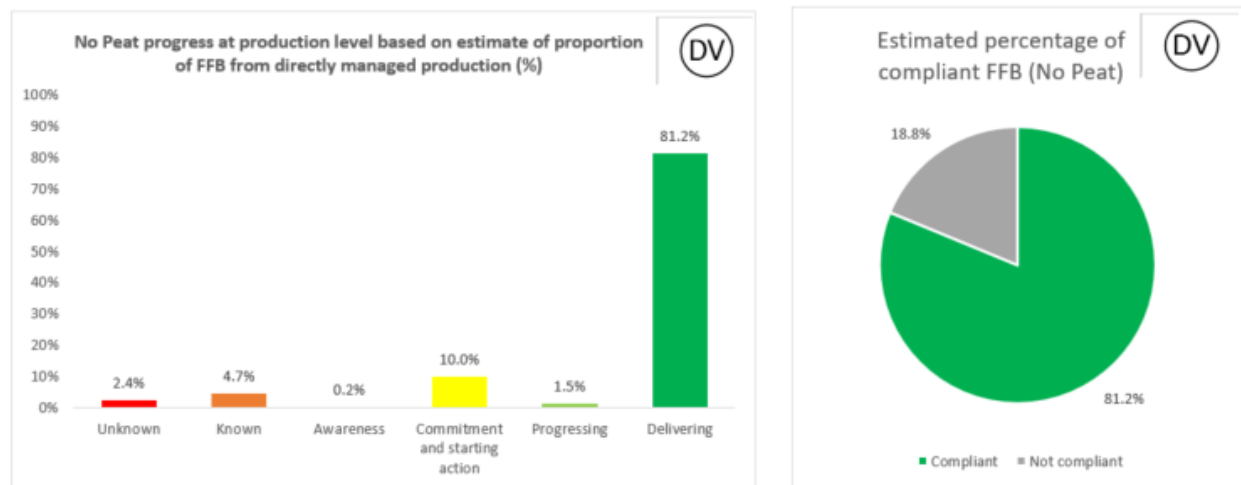

2022 Palm No Peat