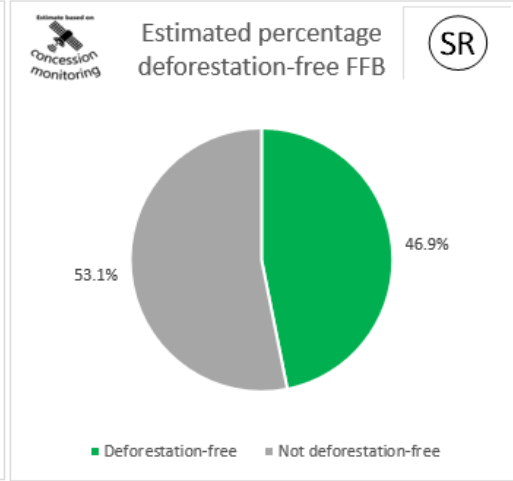

2021 PKO No Deforestation