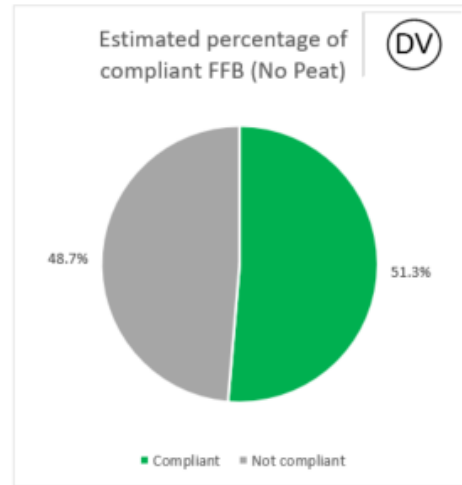

2022 Palm No Peat

2022 PKO No Deforestation

2022 PKO No Peat

Cargill NDPE IRF profiles 2021

The below NDPE IRF profiles for this refinery cover 2021 calendar year volume and have been independently verified by Control Union in May 2022. Unique verification code: CU2021CRGL