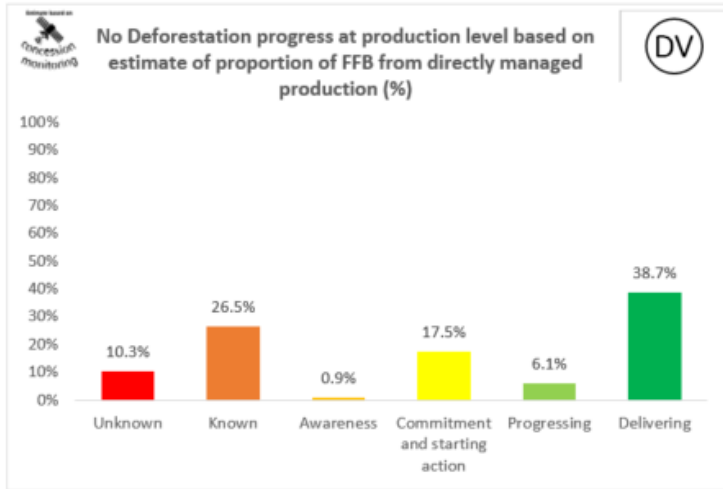

2022 Palm No Peat

2022 PKO No Deforestation

2022 PKO No Peat

Cargill NDPE IRF profiles 2021

The below NDPE IRF profiles for this refinery cover 2021 calendar year volume and have been independently verified by Control Union in May 2022. Unique verification code: CU2021CRGL