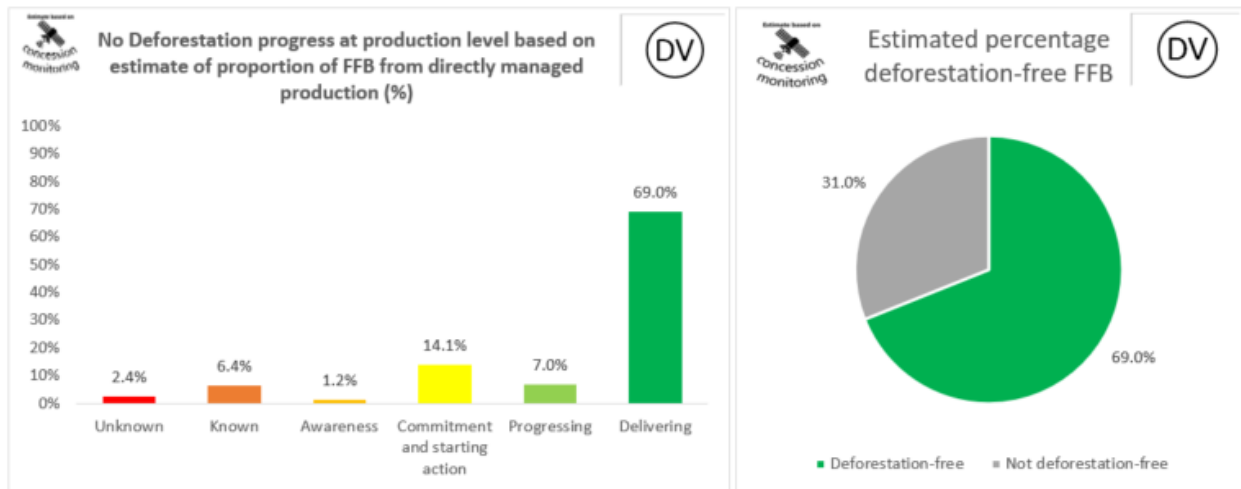

The below NDPE IRF profiles for this refinery cover 2022 calendar year volume and have been independently verified by Control Union in May 2023. Unique verification code: CU2022CRGL

2022 Palm No Deforestation

2022 Palm No Peat

2022 PKO No Deforestation

2022 PKO No Peat

Cargill NDPE IRF profiles 2021

The below NDPE IRF profiles for this refinery cover 2021 calendar year volume and have been independently verified by Control Union in May 2022. Unique verification code: CU2021CRGL