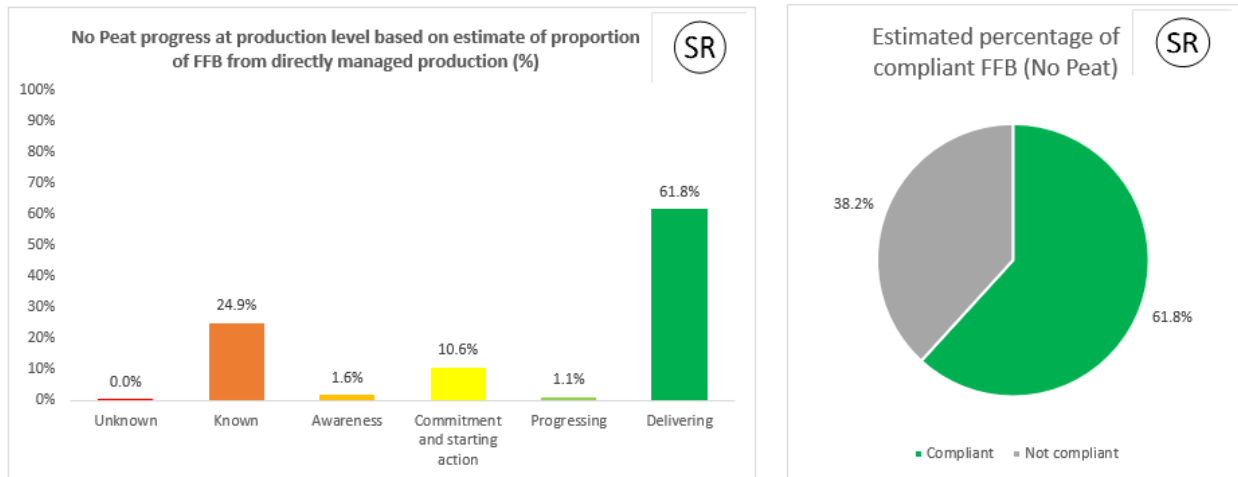

2021 Palm No Peat