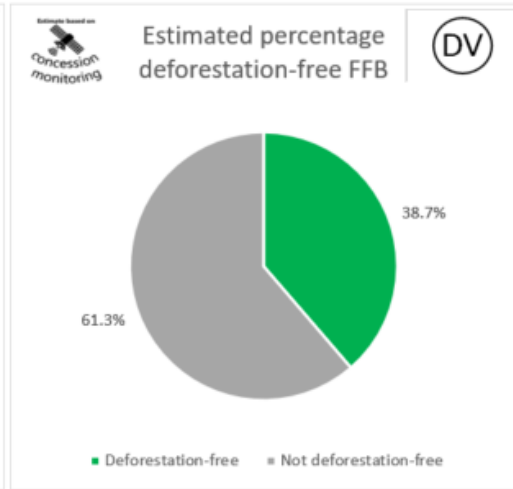

The below NDPE IRF profiles for this refinery cover 2022 calendar year volume and have been independently verified by Control Union in May 2023. Unique verification code: CU2022CRGL

2022 Palm No Deforestation

2022 Palm No Peat

2022 PKO No Deforestation

2022 PKO No Peat

Cargill NDPE IRF profiles 2021

The below NDPE IRF profiles for this refinery cover 2021 calendar year volume and have been independently verified by Control Union in May 2022. Unique verification code: CU2021CRGL