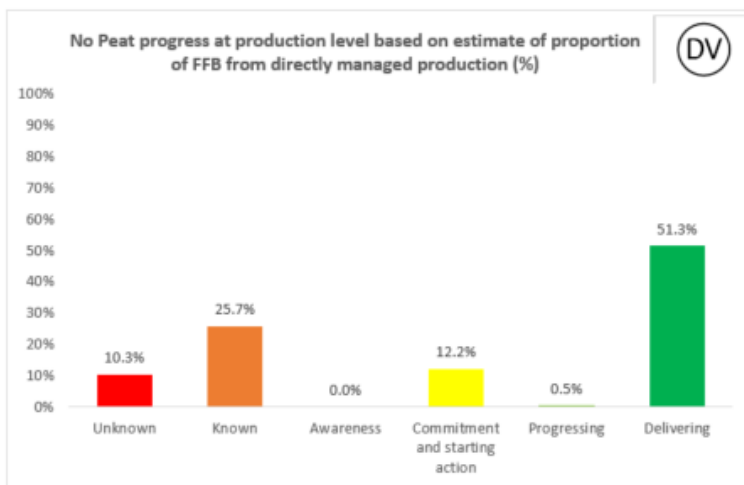

2022 PKO No Peat