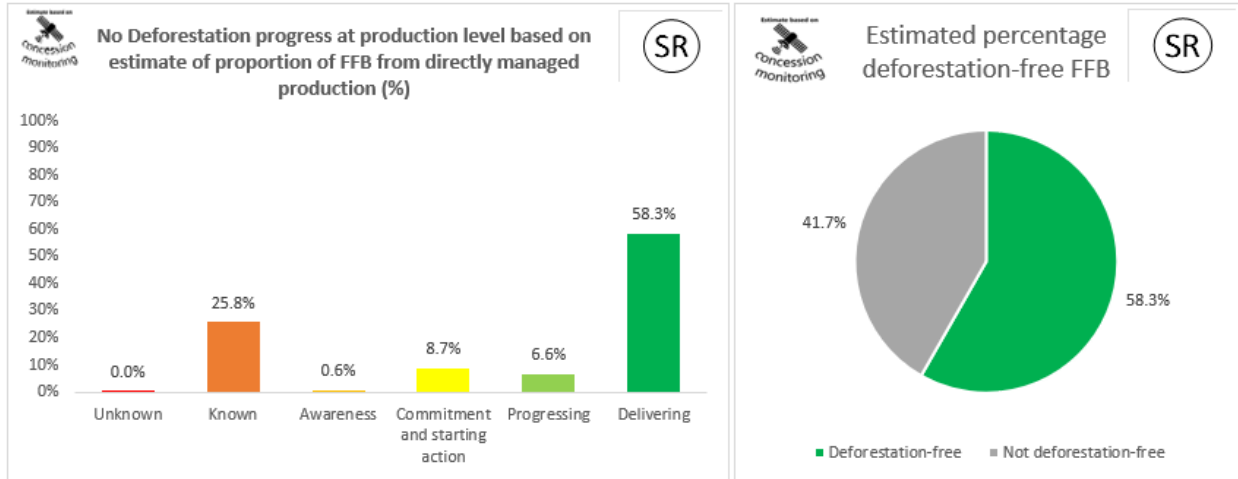

Cargill NDPE IRF profiles 2021

The below NDPE IRF profiles for this refinery cover 2021 calendar year volume and have been independently verified by Control Union in May 2022. Unique verification code: CU2021CRGL

2021 Palm No Deforestation