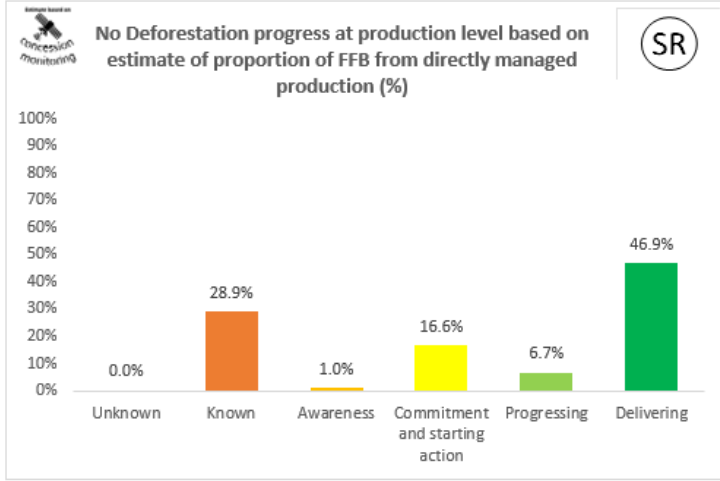

2021 PKO No Deforestation