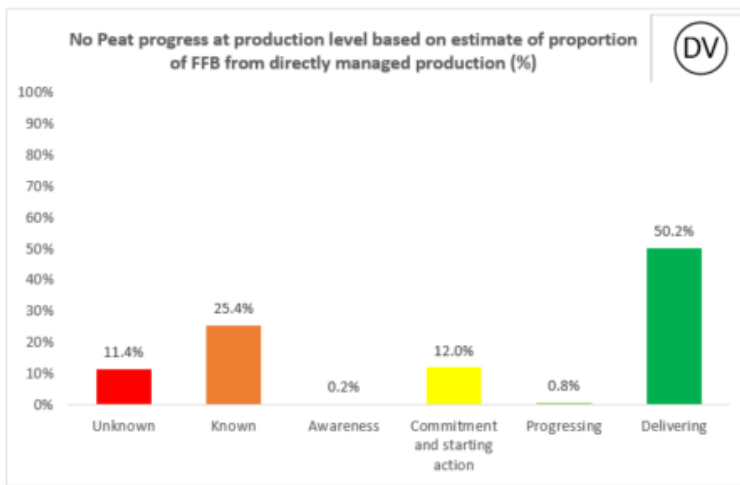

2022 Palm No Deforestation

2022 Palm No Peat

2022 PKO No Deforestation

2022 PKO No Peat

Cargill NDPE IRF profiles 2021

The below NDPE IRF profiles for this refinery cover 2021 calendar year volume and have been independently verified by Control Union in May 2022. Unique verification code: CU2021CRGL