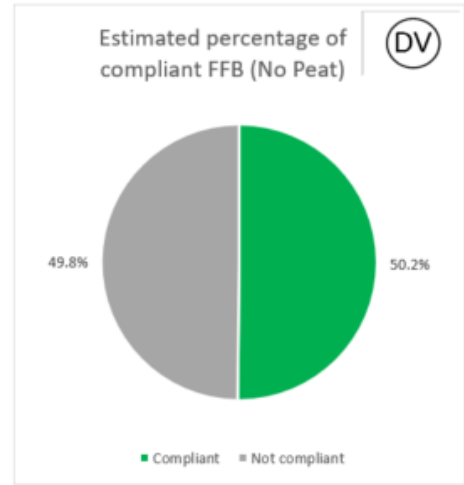

2022 Palm No Deforestation

2022 Palm No Peat

2022 PKO No Deforestation

2022 PKO No Peat

Cargill NDPE IRF profiles 2021

The below NDPE IRF profiles for this refinery cover 2021 calendar year volume and have been independently verified by Control Union in May 2022. Unique verification code: CU2021CRGL