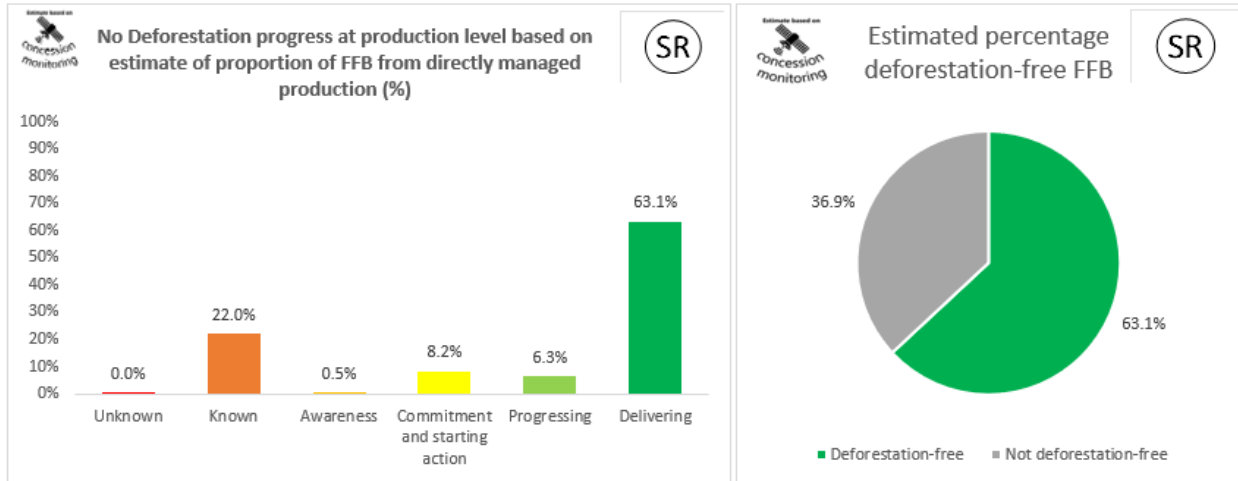

Cargill NDPE IRF profiles 2021

The below NDPE IRF profiles for this refinery cover 2021 calendar year volume and have been independently verified by Control Union in May 2022. Unique verification code: CU2021CRGL

2021 Palm No Deforestation