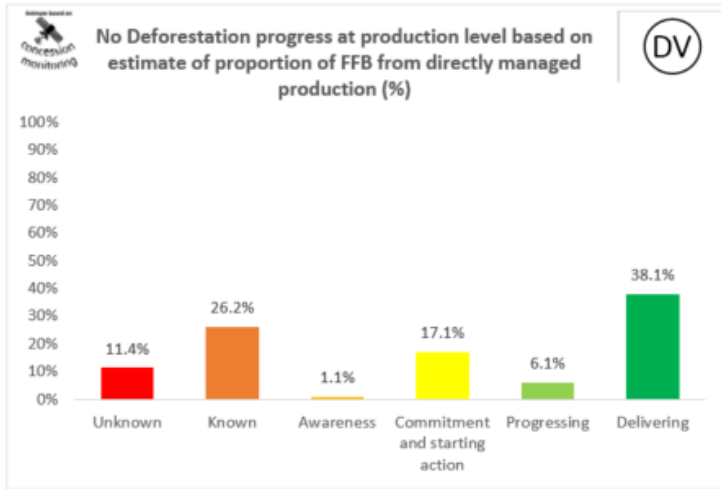

2022 Palm No Deforestation

2022 Palm No Peat

2022 PKO No Deforestation

2022 PKO No Peat

Cargill NDPE IRF profiles 2021

The below NDPE IRF profiles for this refinery cover 2021 calendar year volume and have been independently verified by Control Union in May 2022. Unique verification code: CU2021CRGL