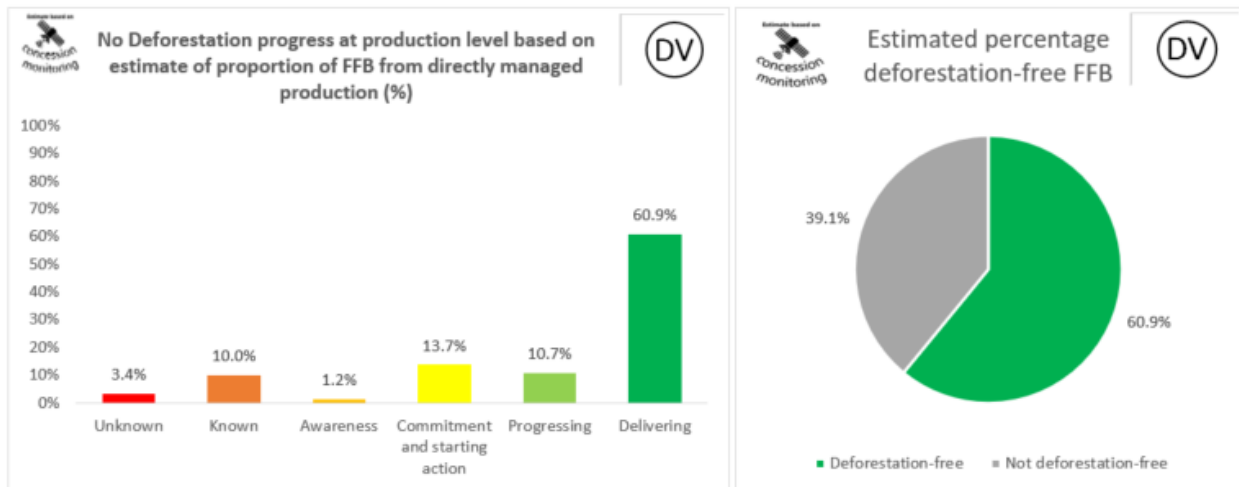

2022 Palm No Deforestation

2022 Palm No Peat

2022 PKO No Deforestation

2022 PKO No Peat

Cargill NDPE IRF profiles 2021

The below NDPE IRF profiles for this refinery cover 2021 calendar year volume and have been independently verified by Control Union in May 2022. Unique verification code: CU2021CRGL