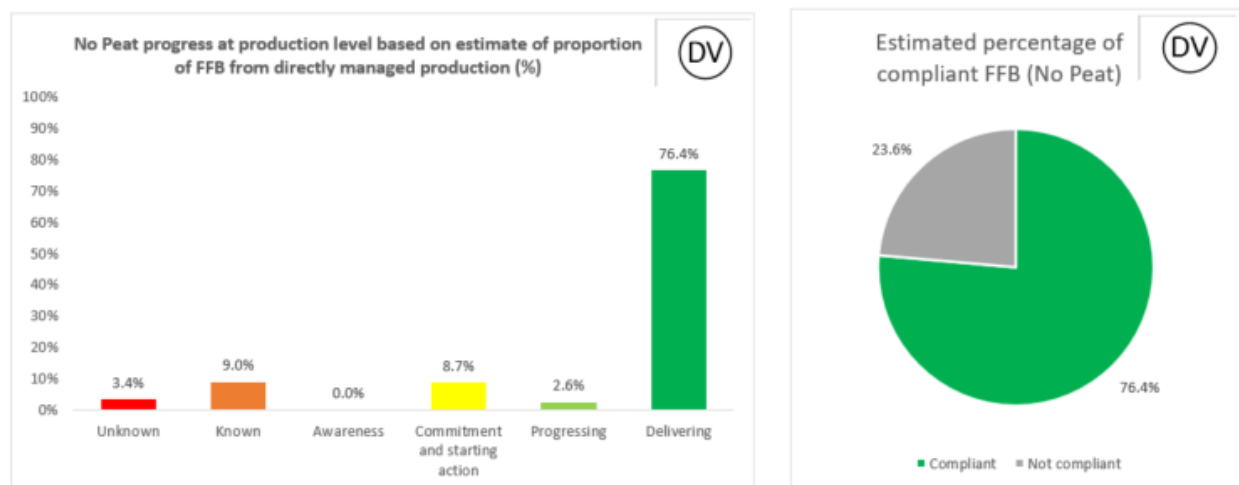

2022 Palm No Deforestation

2022 Palm No Peat

2022 PKO No Deforestation

2022 PKO No Peat

Cargill NDPE IRF profiles 2021

The below NDPE IRF profiles for this refinery cover 2021 calendar year volume and have been independently verified by Control Union in May 2022. Unique verification code: CU2021CRGL