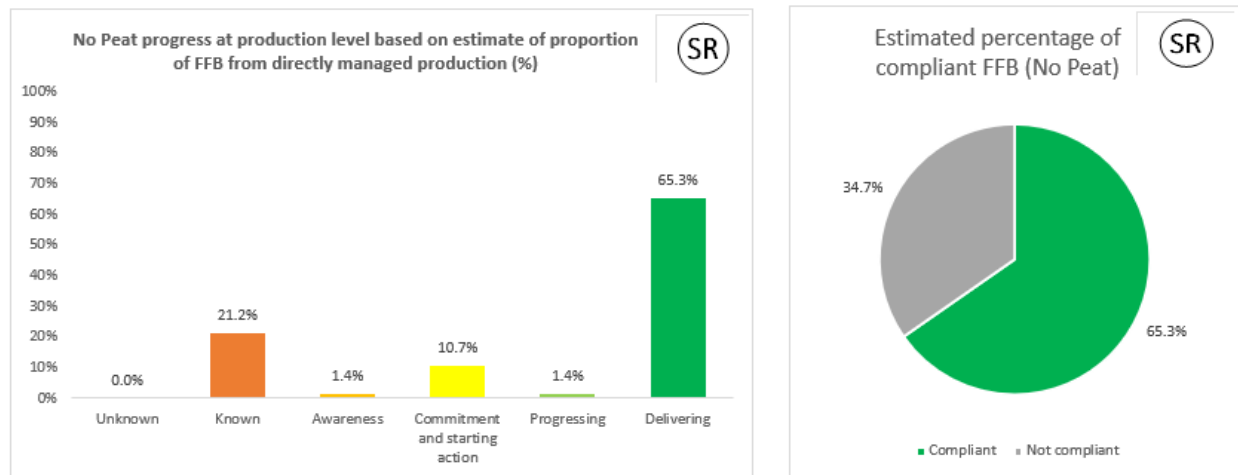

2021 Palm No Peat