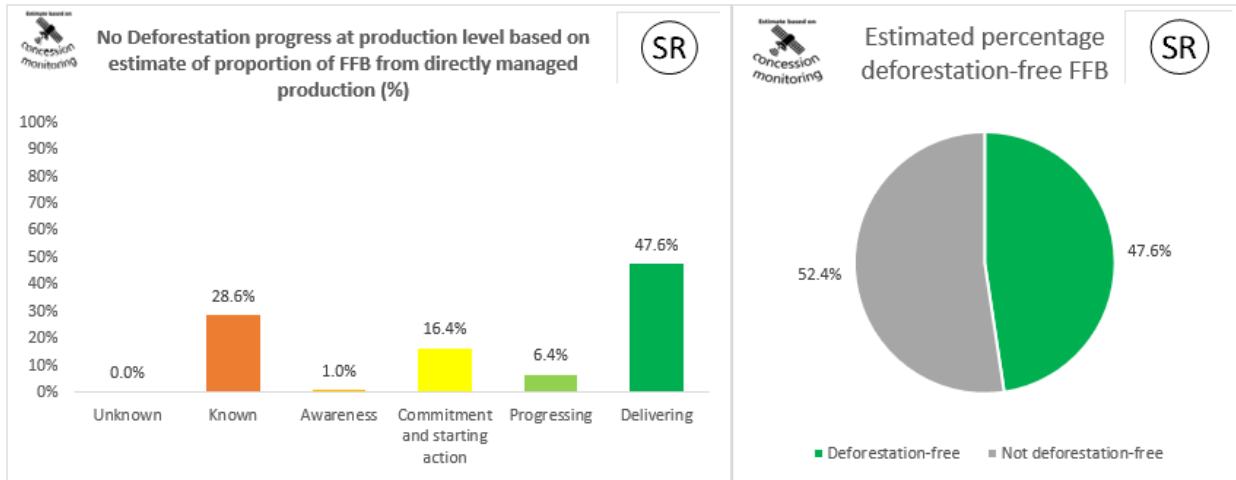

2021 PKO No Deforestation