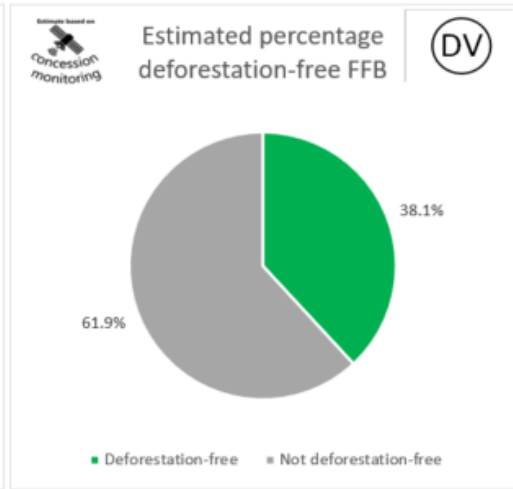

2022 Palm No Deforestation

2022 Palm No Peat

2022 PKO No Deforestation

2022 PKO No Peat

Cargill NDPE IRF profiles 2021

The below NDPE IRF profiles for this refinery cover 2021 calendar year volume and have been independently verified by Control Union in May 2022. Unique verification code: CU2021CRGL