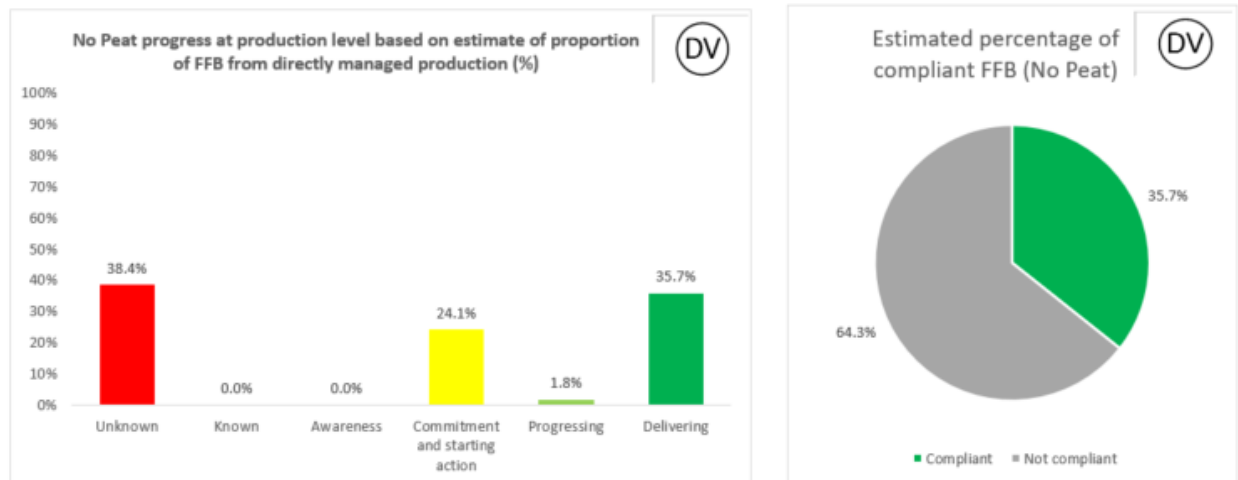

2022 Palm No Deforestation

2022 Palm No Peat

2022 PKO No Deforestation

2022 PKO No Peat

Cargill NDPE IRF profiles 2021

The below NDPE IRF profiles for this refinery cover 2021 calendar year volume and have been independently verified by Control Union in May 2022. Unique verification code: CU2021CRGL