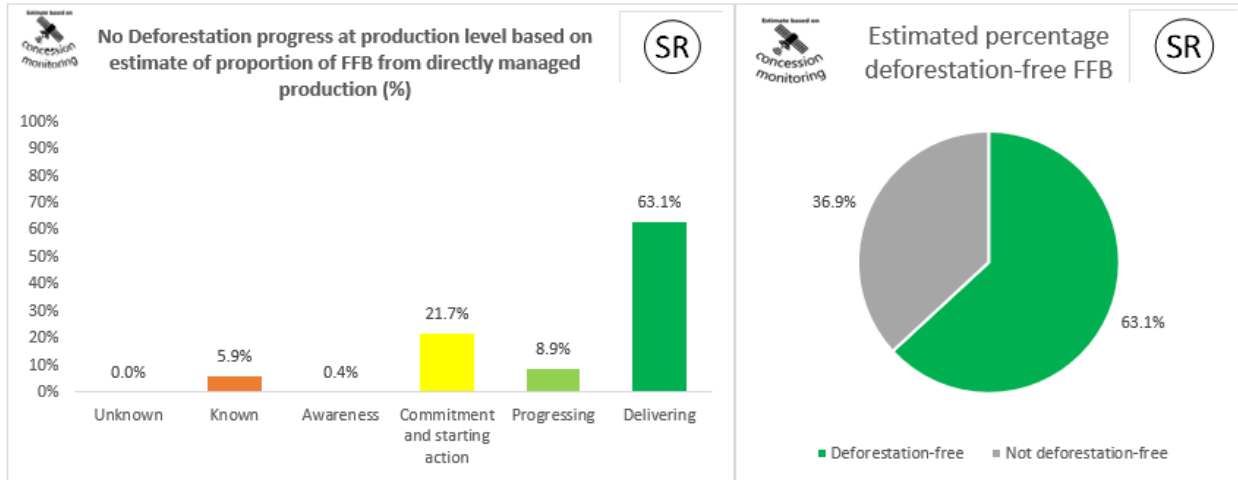

2021 PKO No Deforestation