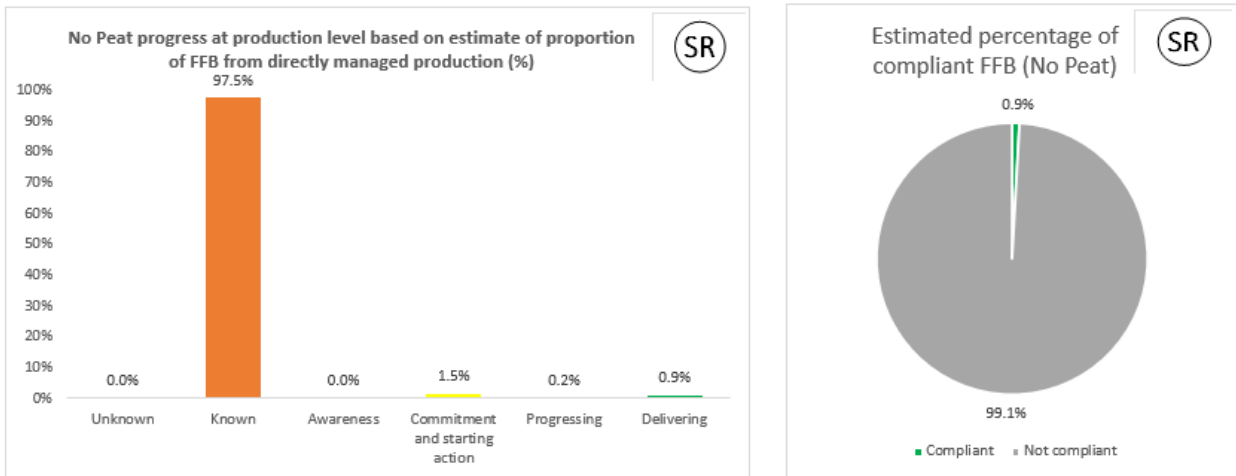

2021 Palm No Peat