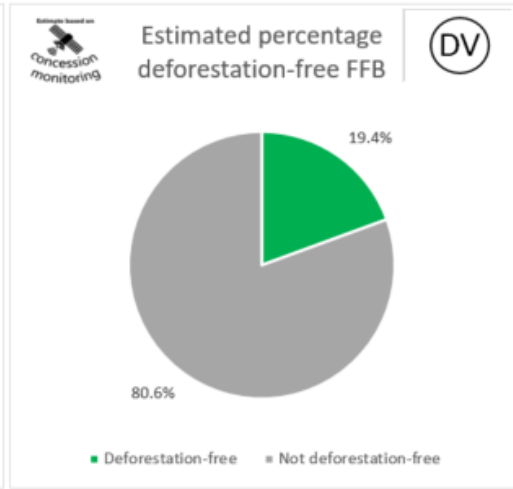

Cargill NDPE IRF profiles 2022

The below NDPE IRF profiles for this refinery cover 2022 calendar year volume and have been independently verified by Control Union in May 2023. Unique verification code: CU2022CRGL

2022 Palm No Deforestation

2022 Palm No Peat

2022 PKO No Deforestation

2022 PKO No Peat

Cargill NDPE IRF profiles 2021

The below NDPE IRF profiles for this refinery cover 2021 calendar year volume and have been independently verified by Control Union in May 2022. Unique verification code: CU2021CRGL