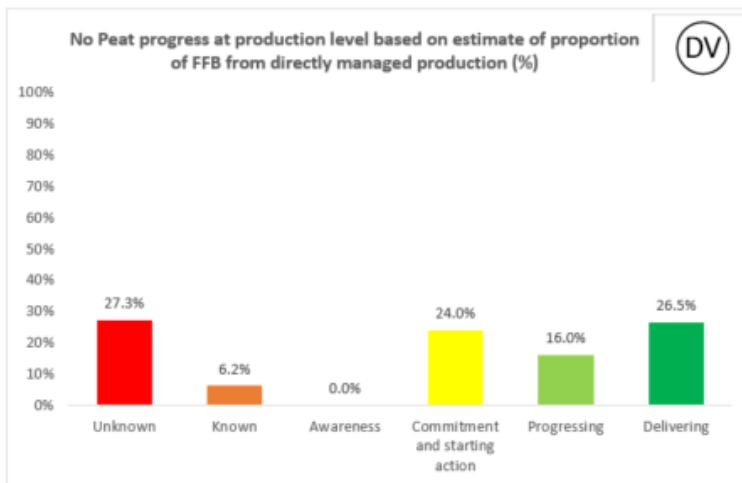

2022 Palm No Deforestation

2022 Palm No Peat

2022 PKO No Deforestation

2022 PKO No Peat

Cargill NDPE IRF profiles 2021

The below NDPE IRF profiles for this refinery cover 2021 calendar year volume and have been independently verified by Control Union in May 2022. Unique verification code: CU2021CRGL