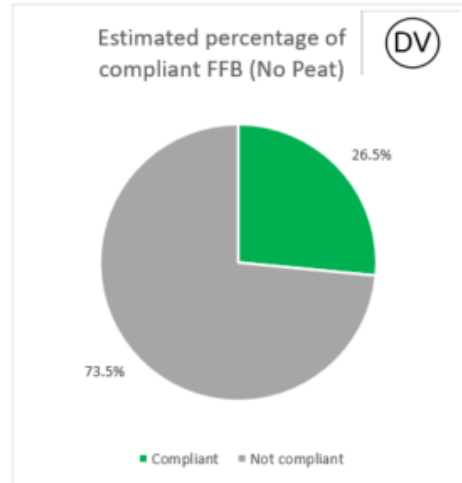

2022 Palm No Deforestation

2022 Palm No Peat

2022 PKO No Deforestation

2022 PKO No Peat

Cargill NDPE IRF profiles 2021

The below NDPE IRF profiles for this refinery cover 2021 calendar year volume and have been independently verified by Control Union in May 2022. Unique verification code: CU2021CRGL