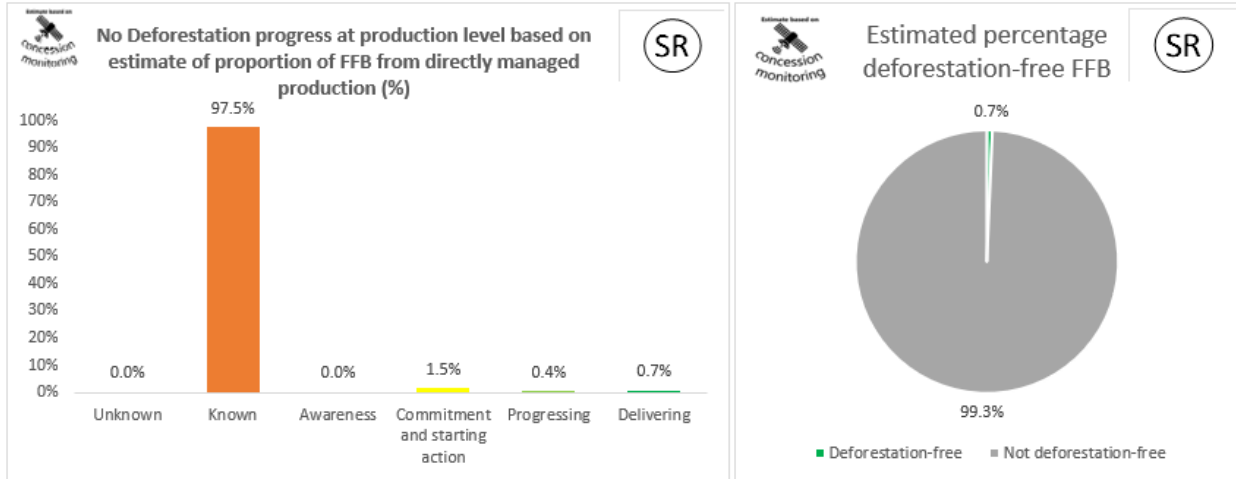

Cargill NDPE IRF profiles 2021

The below NDPE IRF profiles for this refinery cover 2021 calendar year volume and have been independently verified by Control Union in May 2022. Unique verification code: CU2021CRGL

2021 Palm No Deforestation