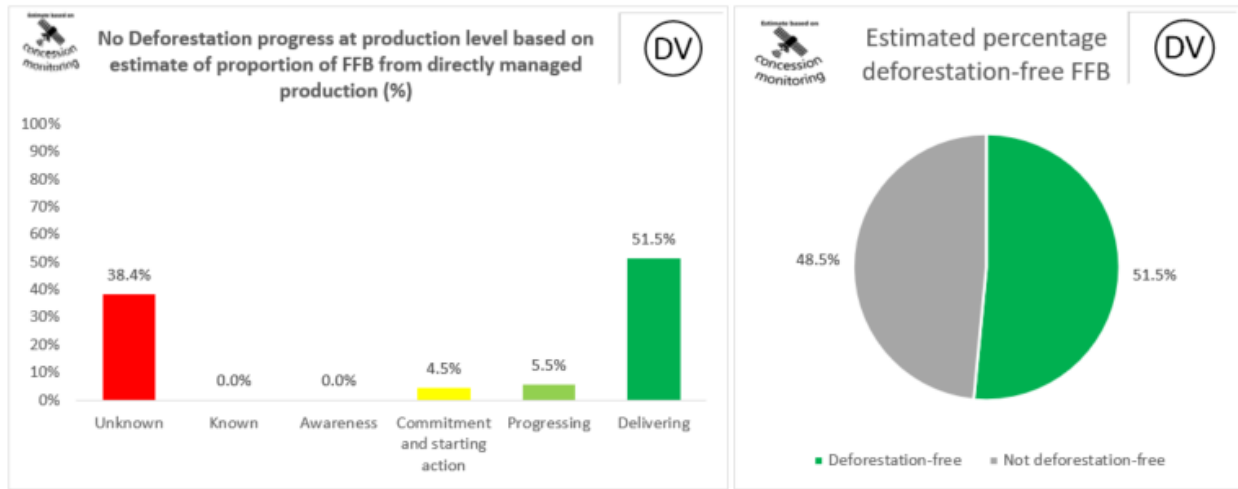

2022 Palm No Deforestation

2022 Palm No Peat

2022 PKO No Deforestation

2022 PKO No Peat

Cargill NDPE IRF profiles 2021

The below NDPE IRF profiles for this refinery cover 2021 calendar year volume and have been independently verified by Control Union in May 2022. Unique verification code: CU2021CRGL