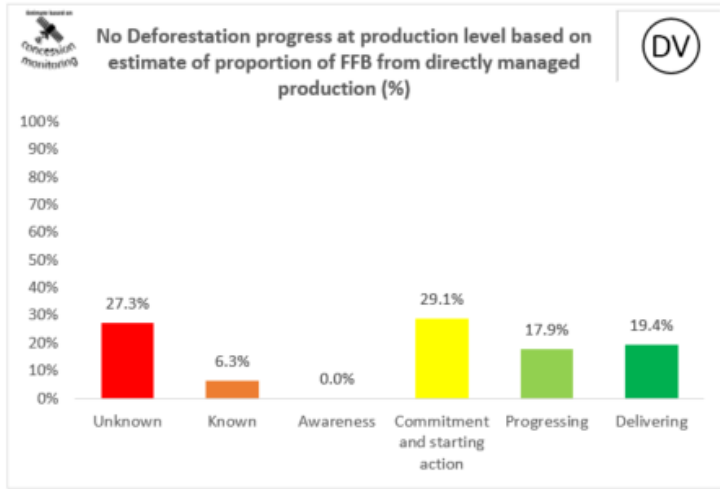

2022 PKO No Deforestation