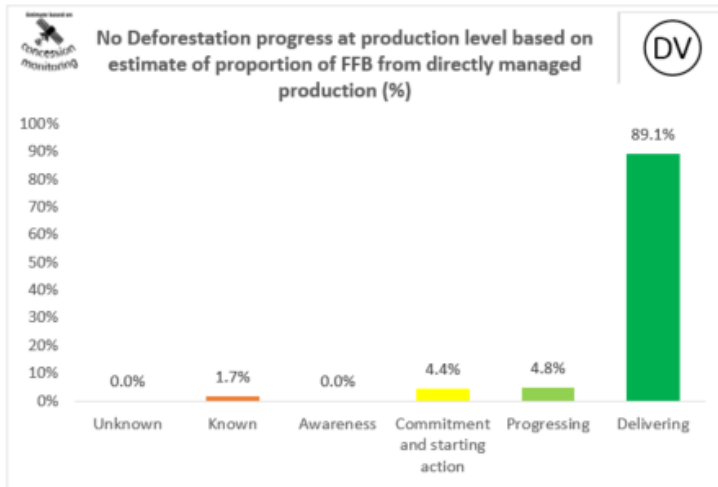

Refinery Name	Location	Country	Latitude	Longitude	Address
LLC Cargill Efremov	Efremov	Russia	53.1531	38.0947	Молодежная улица, 10, Yefremov, Tula Oblast, Russia, 301847

Cargill NDPE IRF profiles 2022

The below NDPE IRF profiles for this refinery cover 2022 calendar year volume and have been independently verified by Control Union in May 2023. Unique verification code: CU2022CRGL

2022 Palm No Deforestation