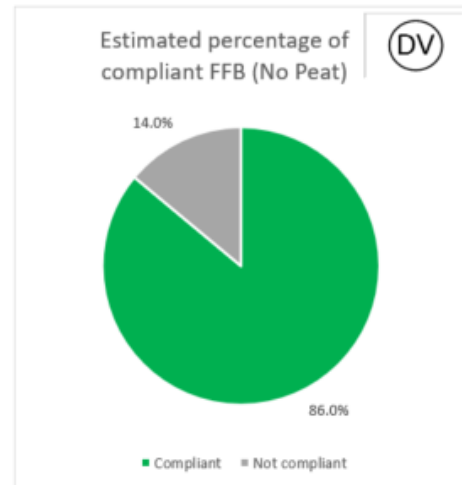

2022 Palm No Peat