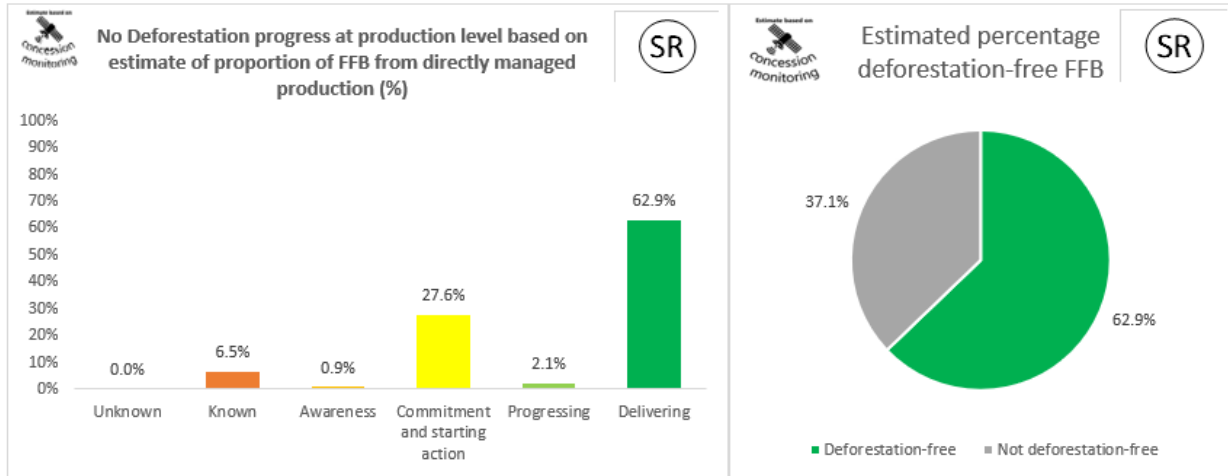

2021 PKO No Deforestation