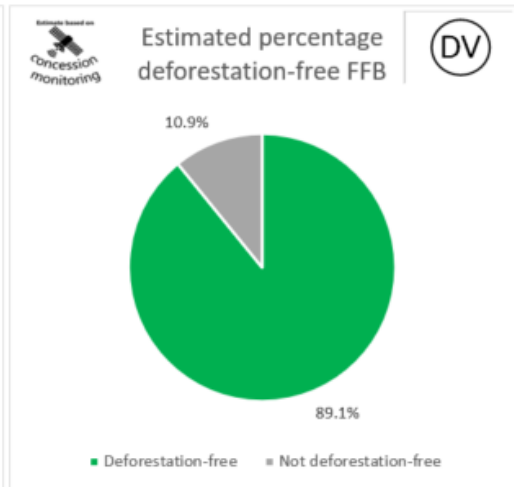

Refinery Name	Location	Country	Latitude	Longitude	Address
LLC Cargill Efremov	Efremov	Russia	53.1531	38.0947	Молодежная улица, 10, Yefremov, Tula Oblast, Russia, 301847

Cargill NDPE IRF profiles 2022

The below NDPE IRF profiles for this refinery cover 2022 calendar year volume and have been independently verified by Control Union in May 2023. Unique verification code: CU2022CRGL

2022 Palm No Deforestation