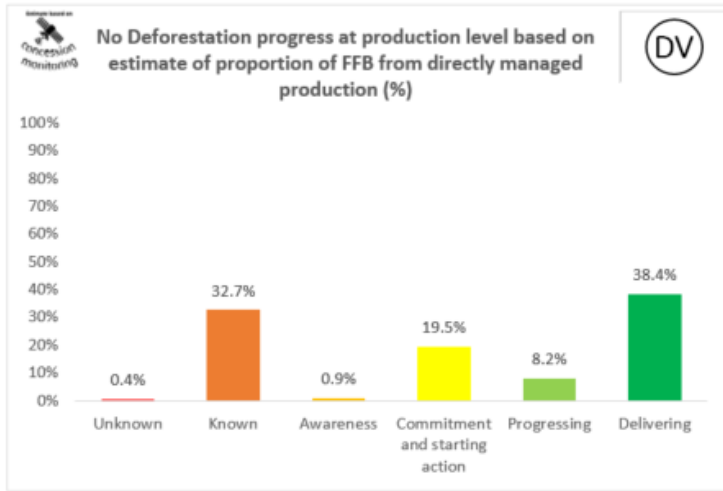

2022 PKO No Deforestation