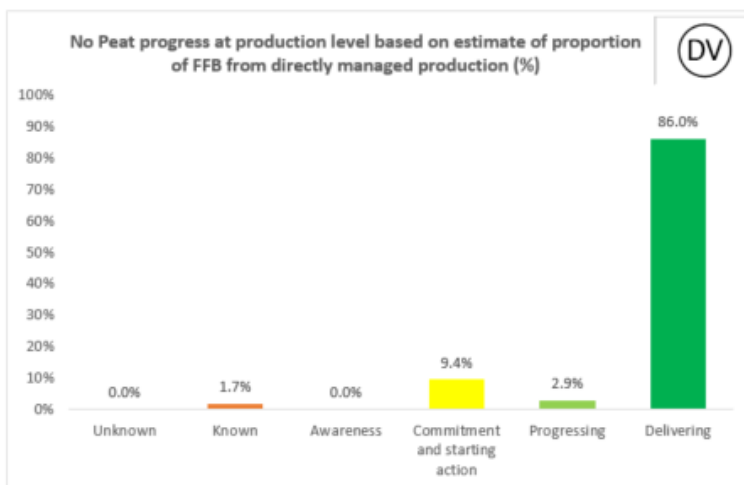

2022 Palm No Peat