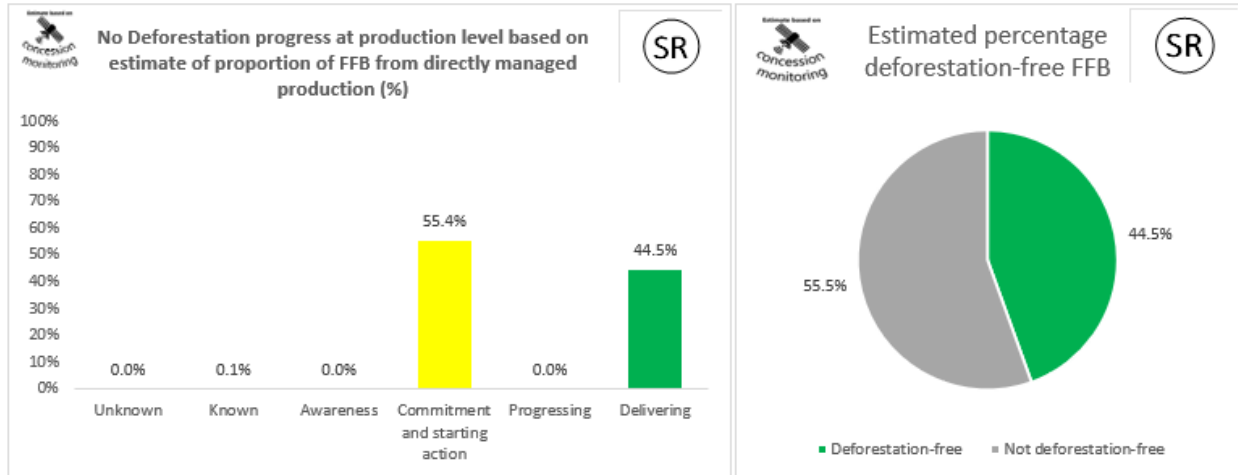

Cargill NDPE IRF profiles 2021

The below NDPE IRF profiles for this refinery cover 2021 calendar year volume and have been independently verified by Control Union in May 2022. Unique verification code: CU2021CRGL

2021 Palm No Deforestation