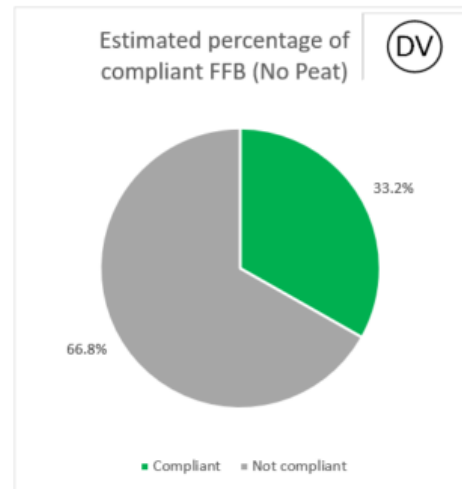

2022 Palm No Peat