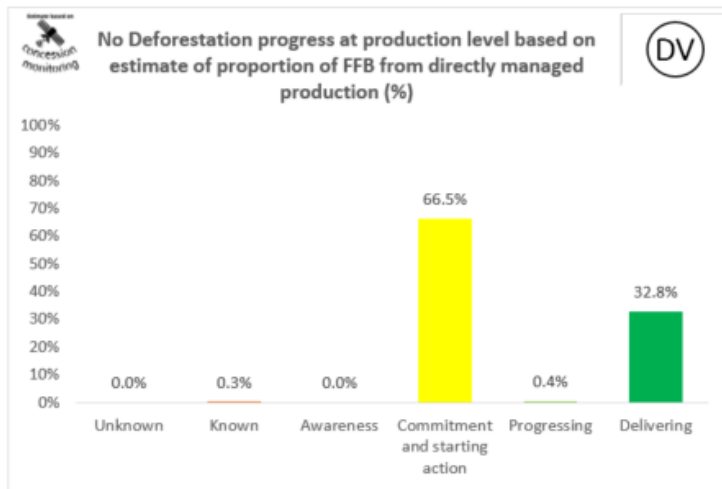

The below NDPE IRF profiles for this refinery cover 2022 calendar year volume and have been independently verified by Control Union in May 2023. Unique verification code: CU2022CRGL

2022 Palm No Deforestation