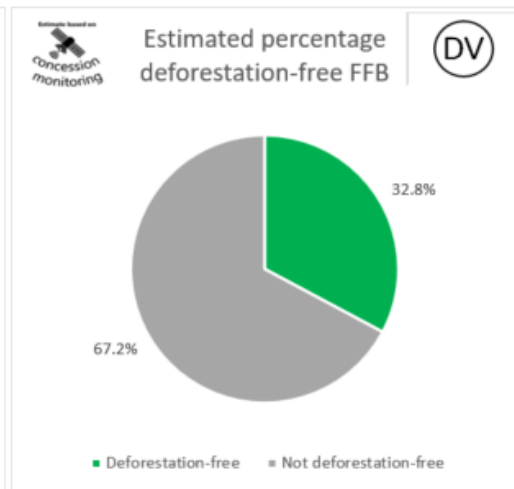

The below NDPE IRF profiles for this refinery cover 2022 calendar year volume and have been independently verified by Control Union in May 2023. Unique verification code: CU2022CRGL

2022 Palm No Deforestation