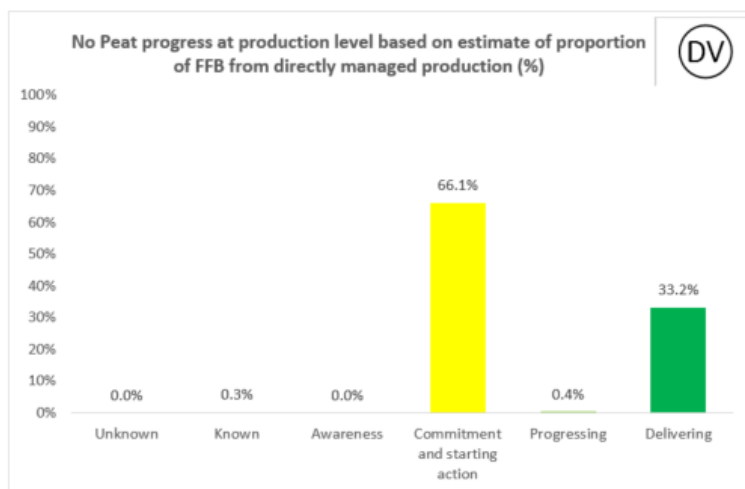

2022 Palm No Peat