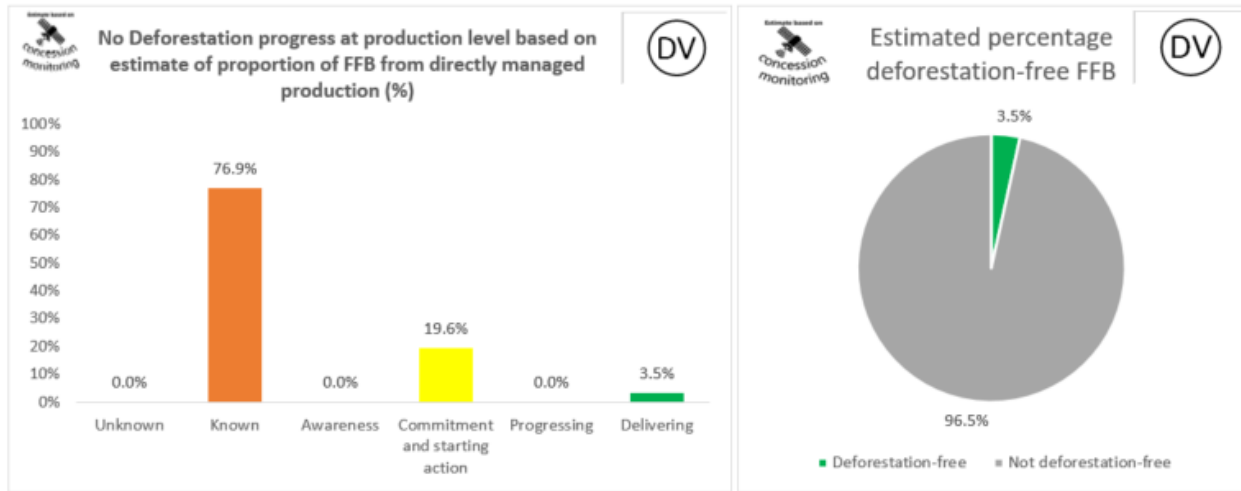

Refinery Name	Location	Country	Latitude	Longitude	Address
Cargill India Pvt Ltd (Nellore)*	Nellore	India	14.25799789	80.04606646	Survey No. 257/2B, 257/1, 269-C, 270-C 271,, 273/A, 274 and 273/B situated at Epuru Bit - 1B, Pentapalem Village and Gram Panchayath, Muthukuru Manadal, Sri Potti Sriramulu Nellore, Andhra Pradesh, 524323

Cargill NDPE IRF profiles 2022

The below NDPE IRF profiles for this refinery cover 2022 calendar year volume and have been independently verified by Control Union in May 2023. Unique verification code: CU2022CRGL

2022 Palm No Deforestation