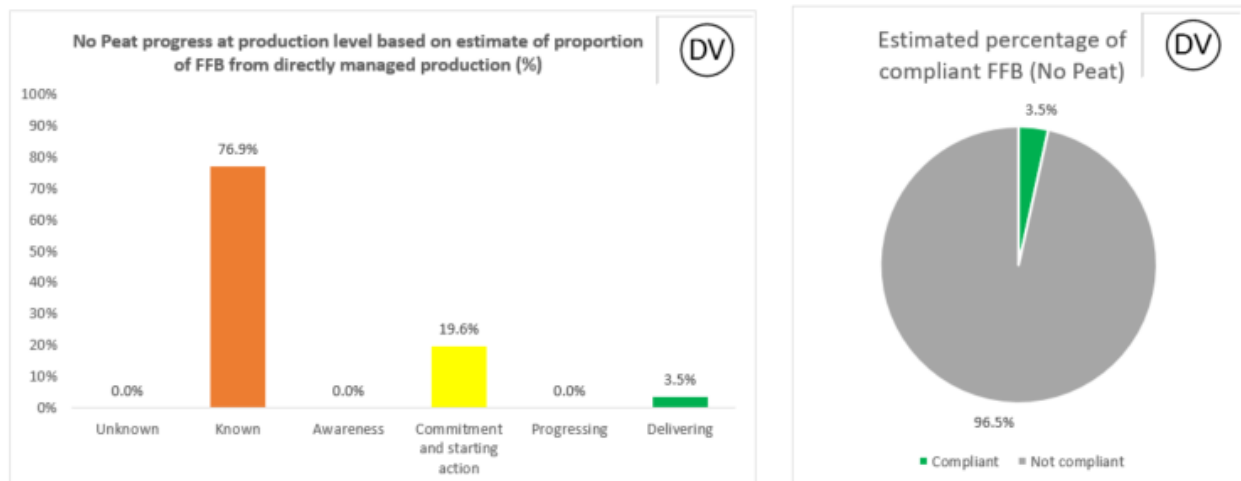

2022 Palm No Peat

*This refinery started its operations in 2022.