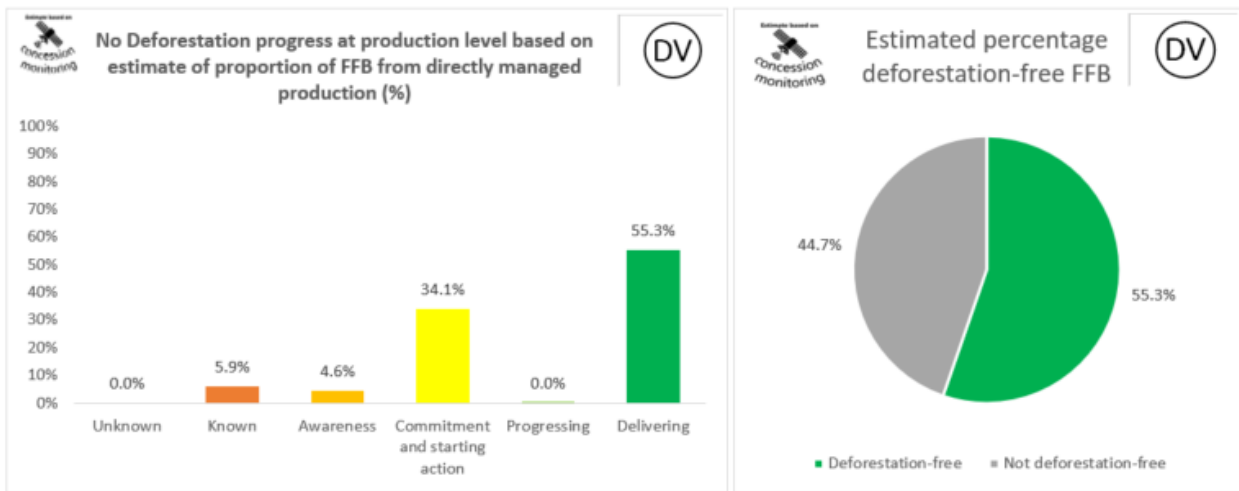

Refinery Name	Location	Country	Latitude	Longitude	Address
Cargill Grain & Oil Seeds (Nantong)	Nantong	China	31.9827896	120.8904588	No. 1, Tongxing Road Nantong Economic & Technological Develop Zone Jiangsu 226009, PR China

Cargill NDPE IRF profiles 2022

The below NDPE IRF profiles for this refinery cover 2022 calendar year volume and have been independently verified by Control Union in May 2023. Unique verification code: CU2022CRGL

2022 Palm No Deforestation