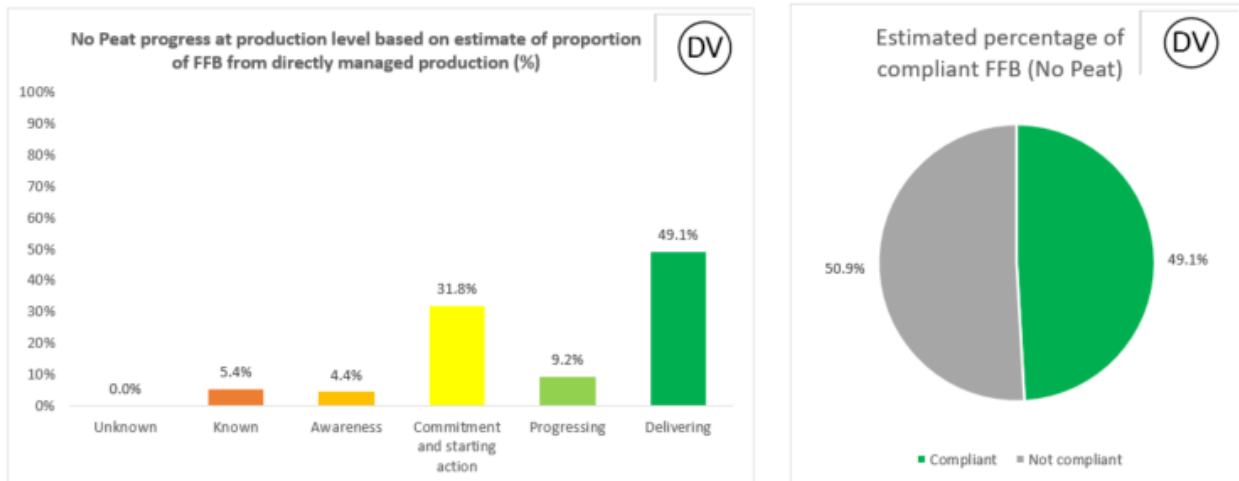

2022 Palm No Peat