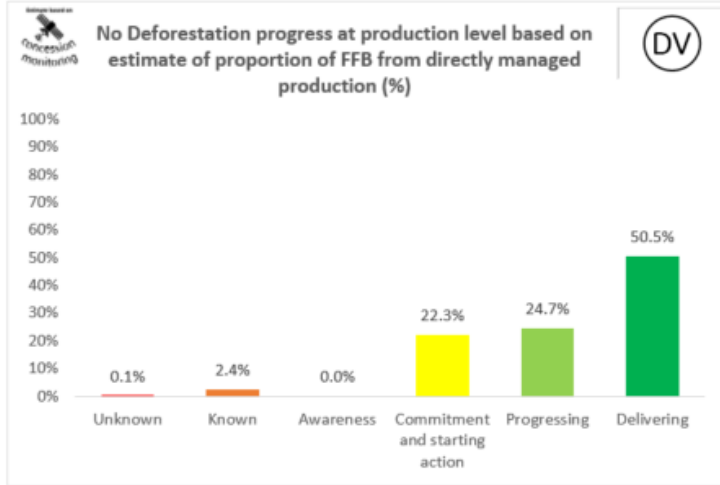

2022 PKO No Deforestation