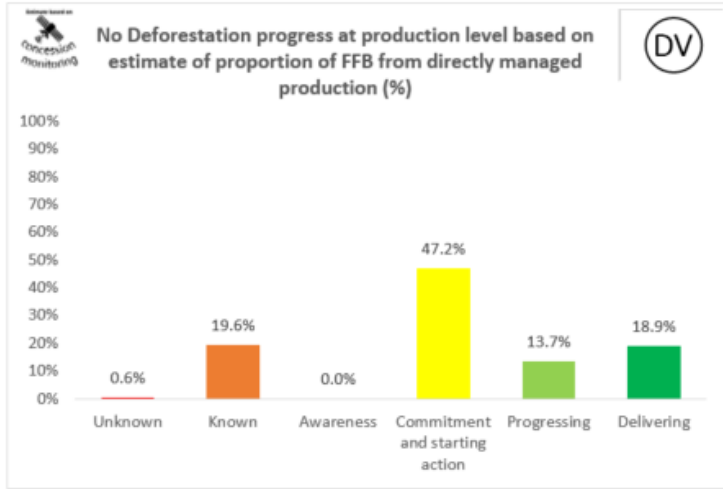

2022 PKO No Deforestation