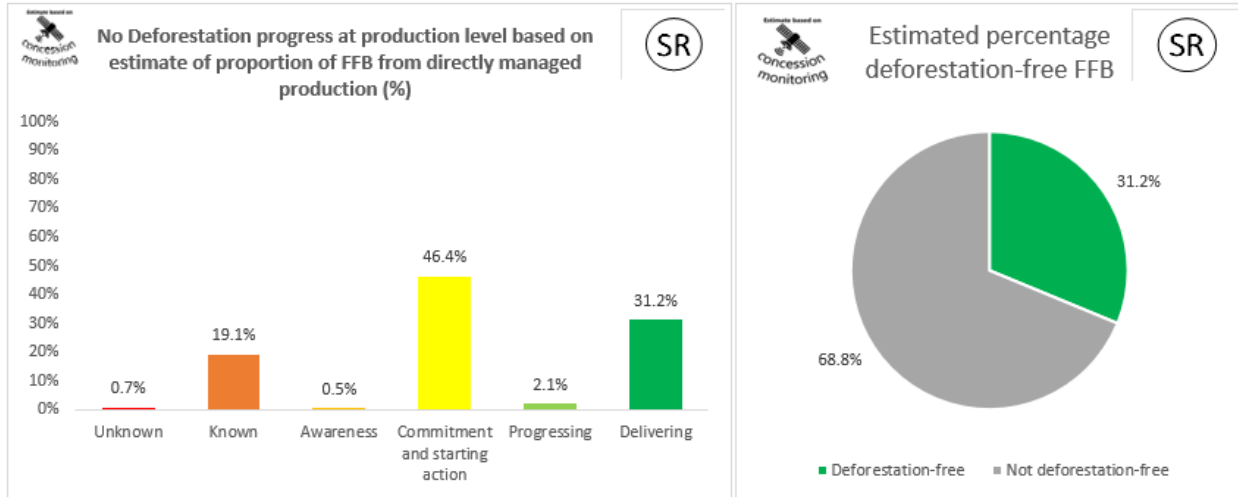

2021 PKO No Deforestation