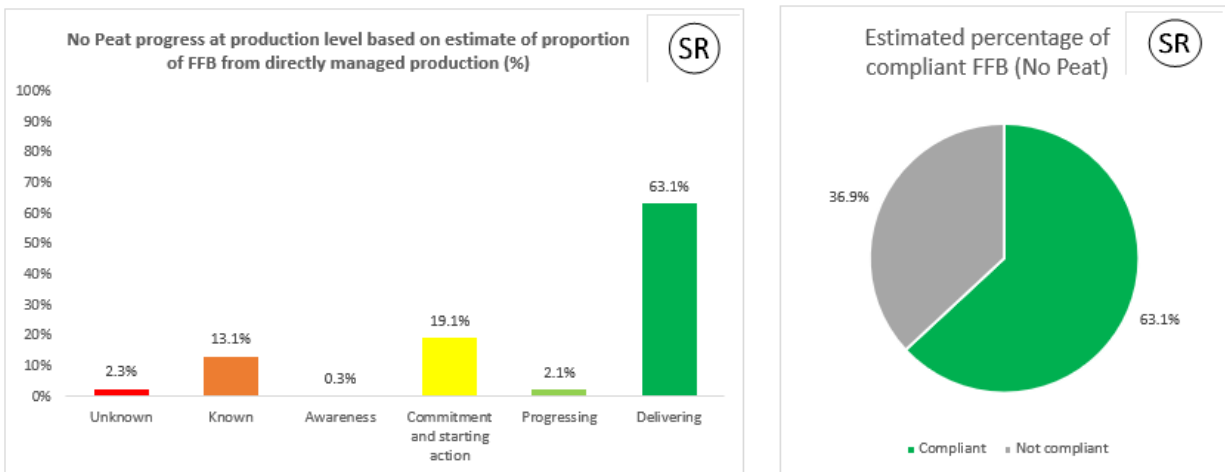

2021 Palm No Peat