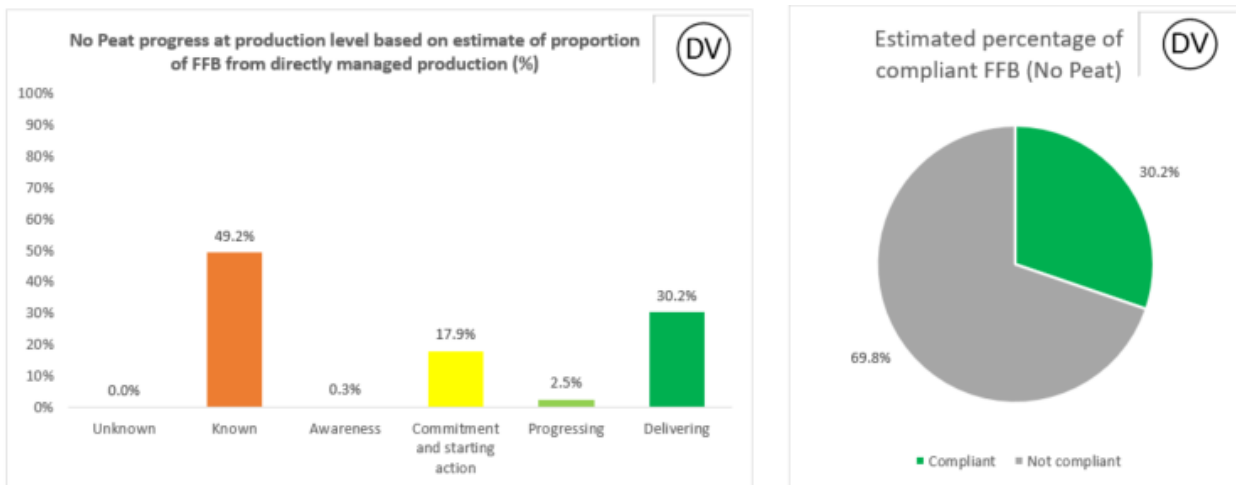

2022 Palm No Peat