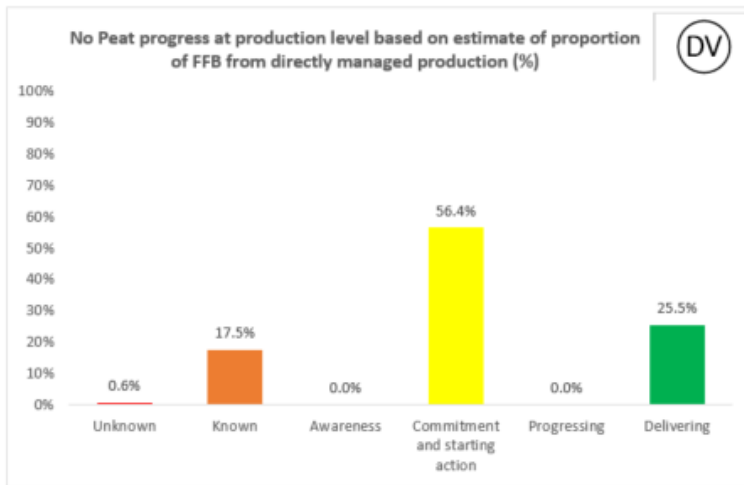

2022 Palm No Deforestation

2022 Palm No Peat

2022 PKO No Deforestation

2022 PKO No Peat

Cargill NDPE IRF profiles 2021

The below NDPE IRF profiles for this refinery cover 2021 calendar year volume and have been independently verified by Control Union in May 2022. Unique verification code: CU2021CRGL