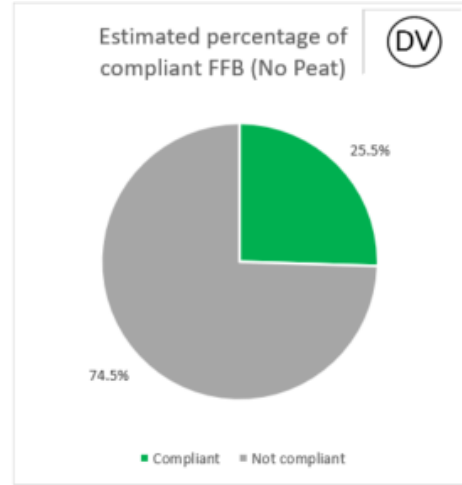

2022 Palm No Deforestation

2022 Palm No Peat

2022 PKO No Deforestation

2022 PKO No Peat

Cargill NDPE IRF profiles 2021

The below NDPE IRF profiles for this refinery cover 2021 calendar year volume and have been independently verified by Control Union in May 2022. Unique verification code: CU2021CRGL