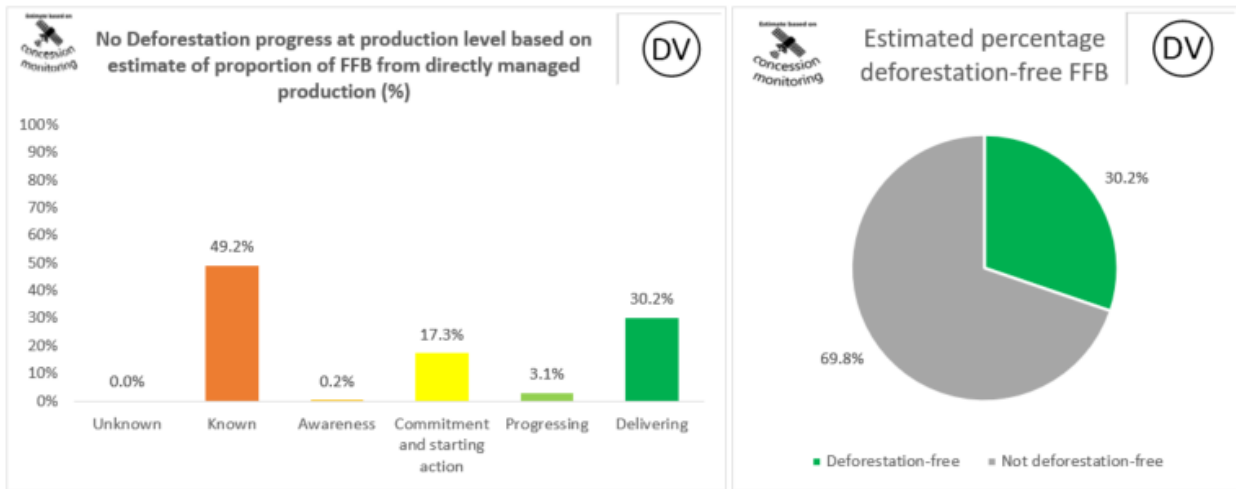

2022 Palm No Deforestation

2022 Palm No Peat

2022 PKO No Deforestation

2022 PKO No Peat

Cargill NDPE IRF profiles 2021

The below NDPE IRF profiles for this refinery cover 2021 calendar year volume and have been independently verified by Control Union in May 2022. Unique verification code: CU2021CRGL