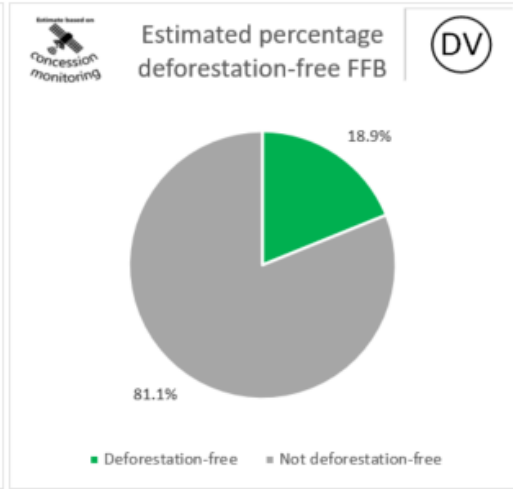

Cargill NDPE IRF profiles 2022

The below NDPE IRF profiles for this refinery cover 2022 calendar year volume and have been independently verified by Control Union in May 2023. Unique verification code: CU2022CRGL

2022 Palm No Deforestation

2022 Palm No Peat

2022 PKO No Deforestation

2022 PKO No Peat

Cargill NDPE IRF profiles 2021

The below NDPE IRF profiles for this refinery cover 2021 calendar year volume and have been independently verified by Control Union in May 2022. Unique verification code: CU2021CRGL