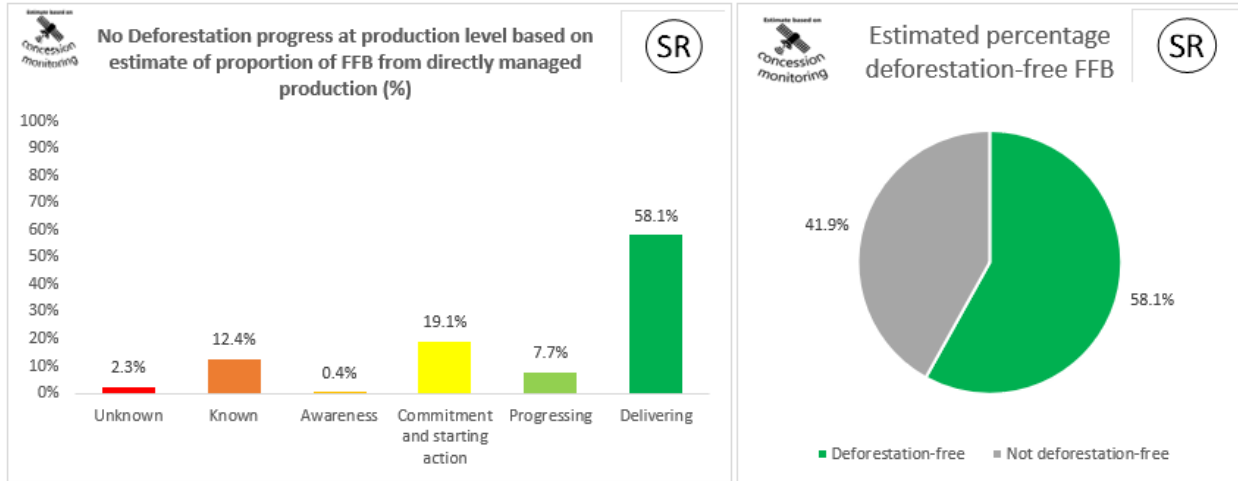

Cargill NDPE IRF profiles 2021

The below NDPE IRF profiles for this refinery cover 2021 calendar year volume and have been independently verified by Control Union in May 2022. Unique verification code: CU2021CRGL

2021 Palm No Deforestation